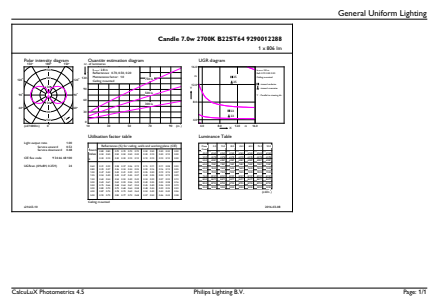

General uniform lighting - LEDClassic 7-70W ST64 E27 WW CL D APR