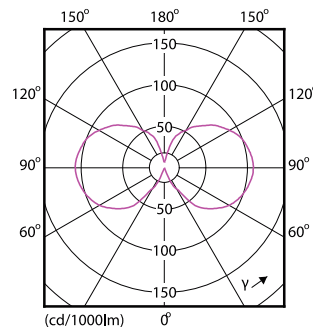

Light Distribution Diagram - LEDClassic 7-70W ST64 E27 WW CL D APR