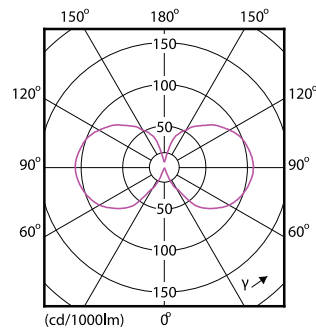

Numerator - Quantity Per Pack	1
EAN/UPC - Product/Case	8718696575758
Numerator - Packs per outer box	6
EAN/UPC - Case	8718696575765

Dimensional drawing

Product	D	C
CLA LEDGlobe D 7-60W G93 E27 827 CL	95 mm	150 mm

Photometric data

Spectral Power Distribution Colour - CLA LEDGlobe D 7-60W G93 E27 827 CL

General uniform lighting - CLA LEDGlobe D 7-60W G93 E27 827 CL

Light Distribution Diagram - CLA LEDGlobe D 7-60W G93 E27 827 CL