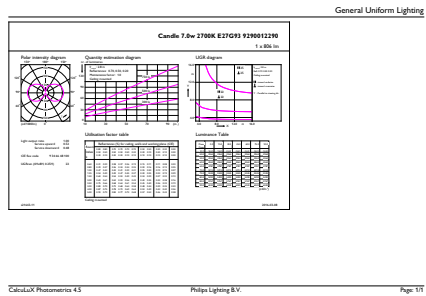

General uniform lighting - CLA LEDGlobe D 7-60W G93 E27 827 CL

Classic filament LEDbulbs

Product Data

Order product name	CLA LEDGlobe D 7-60W G93 E27 827 CL
Full product name	CLA LEDGlobe D 7-60W G93 E27 827 CL
Full product code	871869657575800
Order code	929001229002
Material Nr. (12NC)	929001229002

Numerator - Quantity Per Pack	1
EAN/UPC - Product/Case	8718696575758
Numerator - Packs per outer box	6
EAN/UPC - Case	8718696575765

Dimensional drawing

Product	D	C
CLA LEDGlobe D 7-60W G93 E27 827 CL	95 mm	150 mm

Photometric data