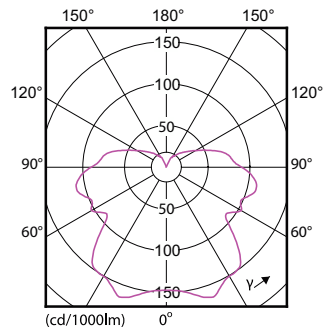

Order code	57869800
Material no. (12 NC)	929001232002
SAP numerator – quantity per pack	1
EAN/UPC – Product/Case	8718696578698
Numerator – packs per outer box	12
EAN/UPC – Case	8718696578704

Dimensional drawing

Product	D	C
CorePro LEDcapsuleMV 2.3-25W G9 827 D	23 mm	51 mm

Photometric data

Spectral Power Distribution Colour - CorePro LEDcapsuleMV 2.3-25W G9 827 D

General uniform lighting - CorePro LEDcapsuleMV 2.3-25W G9 827 D