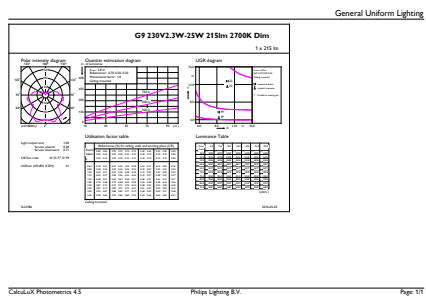

Order code	57869800
Material no. (12 NC)	929001232002
SAP numerator – quantity per pack	1
EAN/UPC – Product/Case	8718696578698
Numerator – packs per outer box	12
EAN/UPC – Case	8718696578704

Dimensional drawing

Product	D	C
CorePro LEDcapsuleMV 2.3-25W G9 827 D	23 mm	51 mm

Photometric data

Spectral Power Distribution Colour - CorePro LEDcapsuleMV 2.3-25W G9 827 D

General uniform lighting - CorePro LEDcapsuleMV 2.3-25W G9 827 D