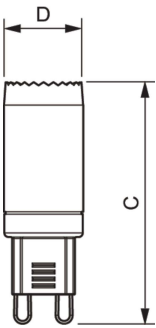

Order code	57869800
Material no. (12 NC)	929001232002
SAP numerator – quantity per pack	1
EAN/UPC – Product/Case	8718696578698
Numerator – packs per outer box	12
EAN/UPC – Case	8718696578704

Dimensional drawing

Product	D	C
CorePro LEDcapsuleMV 2.3-25W G9 827 D	23 mm	51 mm

Photometric data

Spectral Power Distribution Colour - CorePro LEDcapsuleMV 2.3-25W G9 827 D

General uniform lighting - CorePro LEDcapsuleMV 2.3-25W G9 827 D