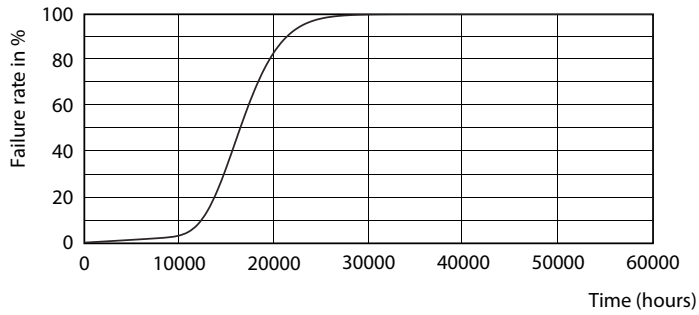

CorePro LEDbulb

Lifetime

Life Expectancy Diagram - CorePro LEDbulb ND 11-75W A60 B22 827