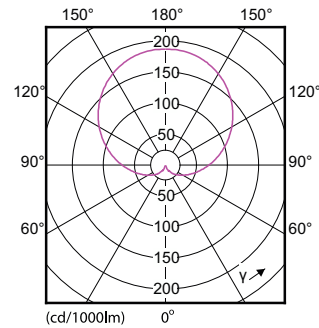

Photometric data

Light Distribution Diagram - CorePro LEDbulb ND 11-75W A60 B22 827