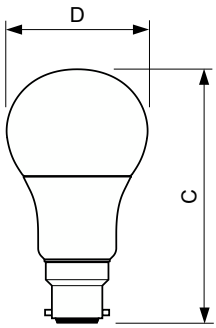

CorePro LEDbulb

Full product name	CorePro LEDbulb ND 11-75W A60 B22 827
Full EOC	871869657761500
Order code	57761500
Material no. (12 NC)	929001234002
SAP numerator – quantity per pack	1

EAN/UPC – Product/Case	8718696510049
Numerator – packs per outer box	10
EAN/UPC – Case	8718696510056

Dimensional drawing

Product	D	C
CorePro LEDbulb ND 11-75W A60 B22 827	60 mm	110 mm