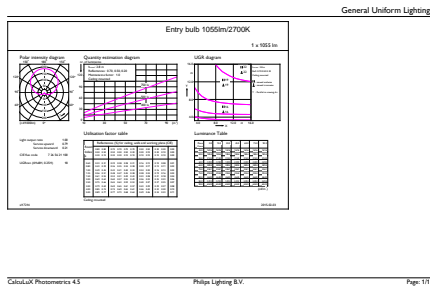

EAN/UPC – Product/Case	8718696510049
Numerator – packs per outer box	10
EAN/UPC – Case	8718696510056

Dimensional drawing

Product	D	C
CorePro LEDbulb ND 11-75W A60 B22 827	60 mm	110 mm

Photometric data

General uniform lighting - CorePro LEDbulb ND 11-75W A60 B22 827