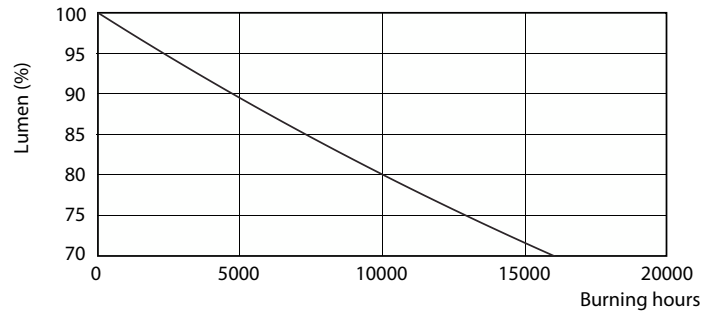

CorePro LEDbulb

Lifetime

Lumen Maintenance Diagram - CorePro LEDbulb ND 11-75W A60 B22 827