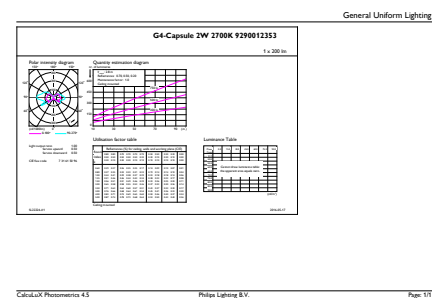

Abmessungsskizzen

Product	D	C
CorePro LEDcapsuleLV 2-20W G4 827 D	17 mm	48 mm

Photometrische Daten

Spectral Power Distribution Colour – CorePro LEDcapsuleLV 2-20W G4 827 D

General uniform lighting – CorePro LEDcapsuleLV 2-20W G4 827 D