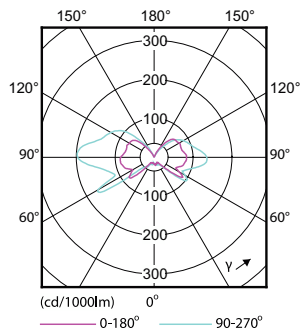

CorePro LEDcapsule G4/GY6,35 Stiftsockellampen

Photometrische Daten

Light Distribution Diagram - CorePro LEDcapsuleLV 2-20W G4 827 D