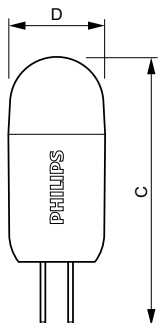

Abmessungsskizzen

Product	D	C
CorePro LEDcapsuleLV 2-20W G4 827 D	17 mm	48 mm

Photometrische Daten

Spectral Power Distribution Colour – CorePro LEDcapsuleLV 2-20W G4 827 D

General uniform lighting – CorePro LEDcapsuleLV 2-20W G4 827 D