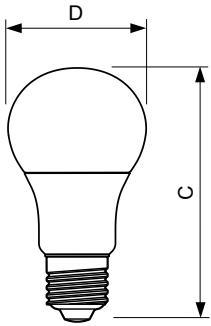

SceneSwitch LEDbulbs

EyeComfort	Yes
Product Data	
Order product name	LED SSW 60W A60 E27 WW FR ND 1SRT4
Full product name	LED Scene Switch 60W A60 E27 WW FR ND 1SRT4
Full product code	871869658884002
Order code	58884002

Material Nr. (12NC)	929001236558
Numerator - Quantity Per Pack	1
EAN/UPC - Product/Case	8718696588840
Numerator - Packs per outer box	4
EAN/UPC - Case	8718696747766

Dimensional drawing

Product	D	C
LED SSW 60W A60 E27 WW FR ND 1SRT4	61 mm	111 mm