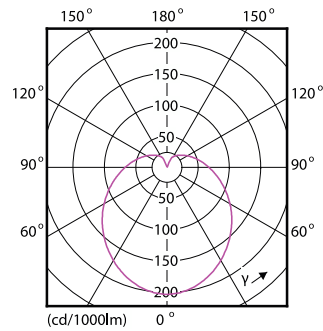

Light Distribution Diagram - LED SSW 60W A60 E27 WW FR ND 1SRT4