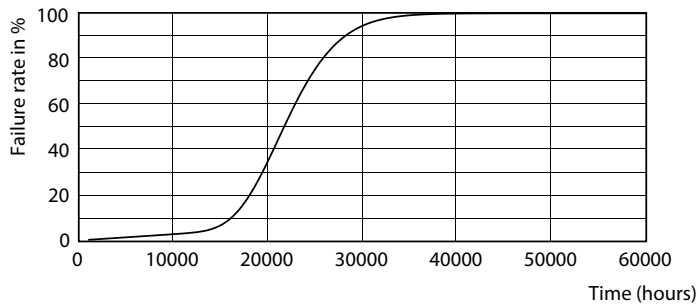

Lifetime

Life Expectancy Diagram - LED SSW 60W A60 E27 WW FR ND 1SRT4