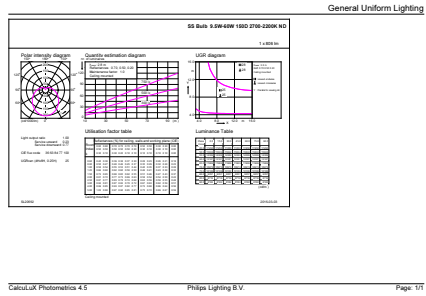

Photometric data

Spectral Power Distribution Colour - LED SSW 60W A60 E27 WW FR ND 1SRT4

Spectral Power Distribution Colour - LED SSW 60W A60 E27 WW FR ND 1SRT4

SceneSwitch LEDbulbs

Photometric data

Spectral Power Distribution Colour - LED SSW 60W A60 E27 WW FR ND 1SRT4

General uniform lighting - LED SSW 60W A60 E27 WW FR ND 1SRT4

Light Distribution Diagram - LED SSW 60W A60 E27 WW FR ND 1SRT4

Lifetime

Life Expectancy Diagram - LED SSW 60W A60 E27 WW FR ND 1SRT4

Lumen Maintenance Diagram - LED SSW 60W A60 E27 WW FR ND 1SRT4