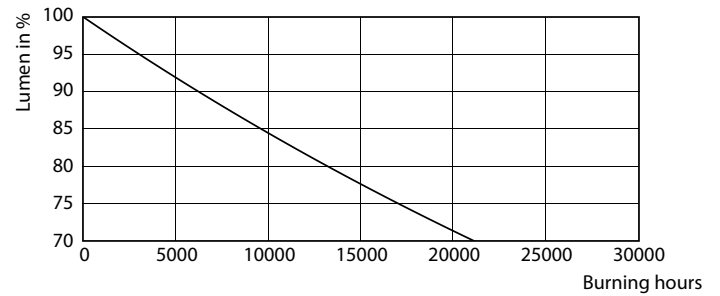

Product data

General Information	
Cap-Base	E27 [E27]
Nominal lifetime	15,000 hour(s)
Switching Cycle	100,000
Rated Lifetime (Hours)	15,000 hour(s)
Lighting Technology	LED
EU RoHS compliant	Yes
Light Technical	
Color Code	827/825/822 [CCT of 2700K/2500K/2200K]
Color Designation	Warm/Extra Warm/Very Warm
Luminous Efficacy (rated) (Nom)	100.00 lm/W
Color Consistency	<6
Color rendering index (CRI)	80
LLMF At End Of Nominal Lifetime (Nom)	70 %
Operating and Electrical	
Line Frequency	50 to 60 Hz
Input Frequency	50 to 60 Hz
Power Consumption	2.5 8 W

Photometric data

Spectral Power Distribution Colour - LED SSW 60W A60 E27 WW FR ND 1SRT4

Spectral Power Distribution Colour - LED SSW 60W A60 E27 WW FR ND 1SRT4

SceneSwitch LEDbulbs

Photometric data

Spectral Power Distribution Colour - LED SSW 60W A60 E27 WW FR ND 1SRT4

General uniform lighting - LED SSW 60W A60 E27 WW FR ND 1SRT4

Light Distribution Diagram - LED SSW 60W A60 E27 WW FR ND 1SRT4

Lifetime

Life Expectancy Diagram - LED SSW 60W A60 E27 WW FR ND 1SRT4

Lumen Maintenance Diagram - LED SSW 60W A60 E27 WW FR ND 1SRT4