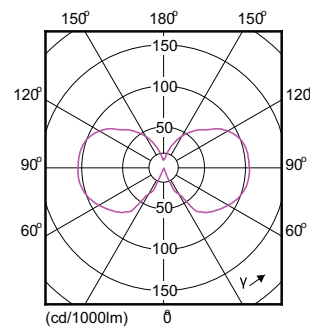

Fotometrické údaje

Spectral Power Distribution Colour - CLA LEDBulb ND 4-40W A60 E27 827 CL

General uniform lighting - CLA LEDBulb ND 4-40W A60 E27 827 CL

Light Distribution Diagram - CLA LEDBulb ND 4-40W A60 E27 827 CL