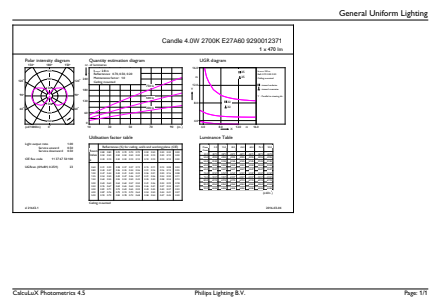

Fotometrické údaje

Spectral Power Distribution Colour - CLA LEDBulb ND 4-40W A60 E27 827 CL

General uniform lighting - CLA LEDBulb ND 4-40W A60 E27 827 CL

Light Distribution Diagram - CLA LEDBulb ND 4-40W A60 E27 827 CL