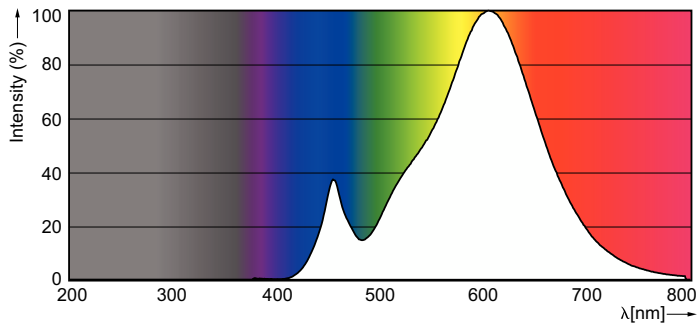

Classic filament LED candles and lusters

Suitable For Accent Lighting	No
Energy Consumption kWh/1000 h	2 kWh
EyeComfort	Yes
Product Data	
Order product name	CLA LEDCandle ND 2-25W ST35 E14 827 CL
Full product name	Classic LEDCandle ND 2-25W ST35 E14 827 CL
Full product code	871869657411900

Order code	324467
Material Nr. (12NC)	929001238502
Numerator - Quantity Per Pack	1
EAN/UPC - Product/Case	8718696574119
Numerator - Packs per outer box	10
EAN/UPC - Case	8718696574126

Dimensional drawing

Product	D	C
CLA LEDCandle ND 2-25W ST35 E14 827 CL	1-3/8 inch	3-13/16 inch

Photometric data

Spectral Power Distribution Colour - CLA LEDCandle ND 2-25W ST35 E14 827 CL