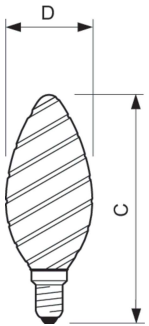

Product data

General Information		Power Consumption	
Cap-Base	E14 [E14]	Lamp Current (Nom)	20 mA
Nominal lifetime	15,000 hour(s)	Wattage Equivalent	25 W
Switching Cycle	20,000	Starting Time (Nom)	0.5 s
Lighting Technology	LED	Warm-up time to 60% light	0.5 s
EU RoHS compliant	Yes	Power Factor (Fraction)	0.4
		Voltage (Nom)	220-240 V
Light Technical		Temperature	
Color Code	827 [CCT of 2700K]	T-Case Maximum (Nom)	97 °F
Luminous Flux	250 lm		
Color Designation	Warm White (WW)	Controls and Dimming	
Correlated Color Temperature (Nom)	2700 K	Dimmable	No
Luminous Efficacy (rated) (Nom)	125.00 lm/W	Mechanical and Housing	
Color Consistency	<6	Bulb Finish	Clear
Color rendering index (CRI)	80	Bulb Shape	ST35
LLMF At End Of Nominal Lifetime (Nom)	70 %	Approval and Application	
Operating and Electrical		Energy Saving Product	Yes
Line Frequency	50 to 60 Hz		
Input Frequency	50 to 60 Hz		

Product	D	C
CLA LEDCandle ND 2-25W ST35 E14 827 CL	1-3/8 inch	3-13/16 inch

Photometric data

Spectral Power Distribution Colour - CLA LEDCandle ND 2-25W ST35 E14 827 CL

General uniform lighting - CLA LEDCandle ND 2-25W ST35 E14 827 CL