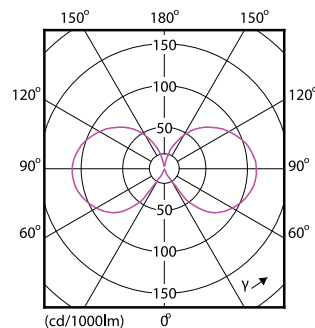

Product data

General Information		Power Consumption	
Cap-Base	E14 [E14]	Lamp Current (Nom)	20 mA
Nominal lifetime	15,000 hour(s)	Wattage Equivalent	25 W
Switching Cycle	20,000	Starting Time (Nom)	0.5 s
Lighting Technology	LED	Warm-up time to 60% light	0.5 s
EU RoHS compliant	Yes	Power Factor (Fraction)	0.4
		Voltage (Nom)	220-240 V
Light Technical		Temperature	
Color Code	827 [CCT of 2700K]	T-Case Maximum (Nom)	97 °F
Luminous Flux	250 lm		
Color Designation	Warm White (WW)	Controls and Dimming	
Correlated Color Temperature (Nom)	2700 K	Dimmable	No
Luminous Efficacy (rated) (Nom)	125.00 lm/W	Mechanical and Housing	
Color Consistency	<6	Bulb Finish	Clear
Color rendering index (CRI)	80	Bulb Shape	ST35
LLMF At End Of Nominal Lifetime (Nom)	70 %	Approval and Application	
Operating and Electrical		Energy Saving Product	Yes
Line Frequency	50 to 60 Hz		
Input Frequency	50 to 60 Hz		

Product	D	C
CLA LEDCandle ND 2-25W ST35 E14 827 CL	1-3/8 inch	3-13/16 inch

Photometric data

Spectral Power Distribution Colour - CLA LEDCandle ND 2-25W ST35 E14 827 CL

General uniform lighting - CLA LEDCandle ND 2-25W ST35 E14 827 CL