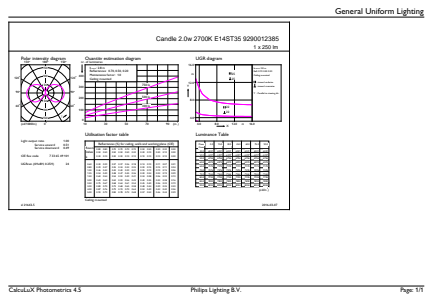

Product data

General Information		Power Consumption	
Cap-Base	E14 [E14]	Lamp Current (Nom)	20 mA
Nominal lifetime	15,000 hour(s)	Wattage Equivalent	25 W
Switching Cycle	20,000	Starting Time (Nom)	0.5 s
Lighting Technology	LED	Warm-up time to 60% light	0.5 s
EU RoHS compliant	Yes	Power Factor (Fraction)	0.4
		Voltage (Nom)	220-240 V
Light Technical		Temperature	
Color Code	827 [CCT of 2700K]	T-Case Maximum (Nom)	97 °F
Luminous Flux	250 lm		
Color Designation	Warm White (WW)	Controls and Dimming	
Correlated Color Temperature (Nom)	2700 K	Dimmable	No
Luminous Efficacy (rated) (Nom)	125.00 lm/W	Mechanical and Housing	
Color Consistency	<6	Bulb Finish	Clear
Color rendering index (CRI)	80	Bulb Shape	ST35
LLMF At End Of Nominal Lifetime (Nom)	70 %	Approval and Application	
Operating and Electrical		Energy Saving Product	Yes
Line Frequency	50 to 60 Hz		
Input Frequency	50 to 60 Hz		

Product	D	C
CLA LEDCandle ND 2-25W ST35 E14 827 CL	1-3/8 inch	3-13/16 inch

Photometric data

Spectral Power Distribution Colour - CLA LEDCandle ND 2-25W ST35 E14 827 CL

General uniform lighting - CLA LEDCandle ND 2-25W ST35 E14 827 CL