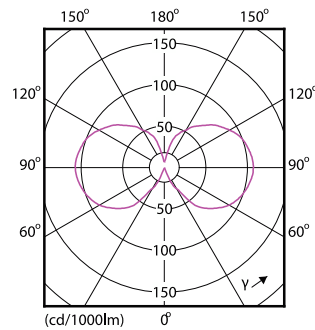

Numerator - Quantity Per Pack	1
EAN/UPC - Product/Case	8718696574355
Numerator - Packs per outer box	6
EAN/UPC - Case	8718696574362

Dimensional drawing

Product	D	C
LEDClassic 6-70W G93 E27 WW CL ND APR	95 mm	140 mm

Photometric data

Spectral Power Distribution Colour - LEDClassic 6-70W G93 E27 WW CL ND APR

General uniform lighting - LEDClassic 6-70W G93 E27 WW CL ND APR

Light Distribution Diagram - LEDClassic 6-70W G93 E27 WW CL ND APR