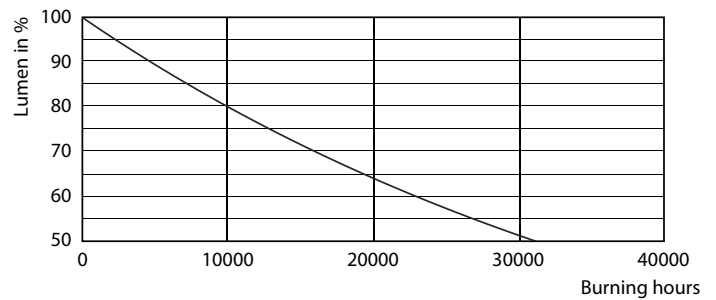

Life Expectancy Diagram - CorePro LEDBulbND4.5-40W E27 A60 827FR G

Lumen Maintenance Diagram - CorePro LEDBulbND4.5-40W E27 A60 827FR G