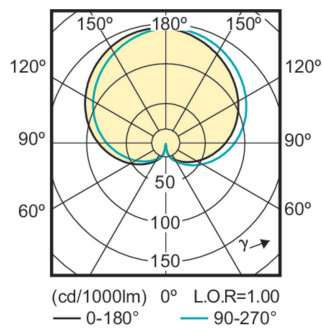

Fotometriske data

Light Distribution Diagram - CorePro LEDBulbND4.5-40W E27 A60 827FR G