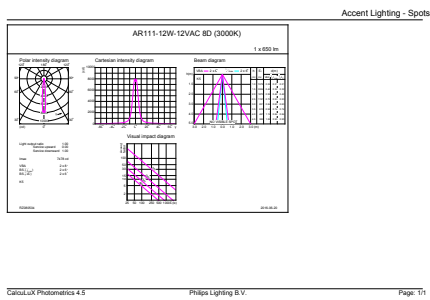

Photometric data