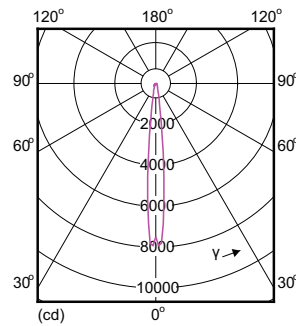

### Product data

General Information		Lamp Current (Nom)	
Cap-Base	G53 [G53]	Lamp Current (Nom)	1,300 mA
Nominal lifetime	40,000 hour(s)	Wattage Equivalent	50 W
Switching Cycle	50,000	Starting Time (Nom)	0.5 s
Lighting Technology	LED	Warm-up time to 60% light	0.5 s
EU RoHS compliant	Yes	Power Factor (Fraction)	0.7
		Voltage (Nom)	12 V
Light Technical		Temperature	
Color Code	930 [CCT of 3000K]	T-Case Maximum (Nom)	149 °F
Beam Angle (Nom)	8 degree(s)		
Luminous Flux	610 lm	Controls and Dimming	
Luminous Intensity (Nom)	8,000 cd	Dimmable	Yes
Color Designation	White (WH)		
Correlated Color Temperature (Nom)	3000 K	Mechanical and Housing	
Luminous Efficacy (rated) (Nom)	50.83 lm/W	Bulb Shape	AR111
Color Consistency	<6		
Color rendering index (CRI)	90	Approval and Application	
LLMF At End Of Nominal Lifetime (Nom)	70 %	Energy Saving Product	Yes
Luminous Flux in 90° Cone (Rated)	610 lm	Suitable For Accent Lighting	Yes
		Energy Consumption kWh/1000 h	- kWh
Operating and Electrical		Product Data	
Line Frequency	- Hz	Order product name	12AR111/LED/930/S8 DIM 12V FB 1PK 6/1
Input Frequency	- Hz	Full product name	12AR111/LED/930/S8 DIM 12V FB 1PK 6/1
Power Consumption	11 W		

## Photometric data