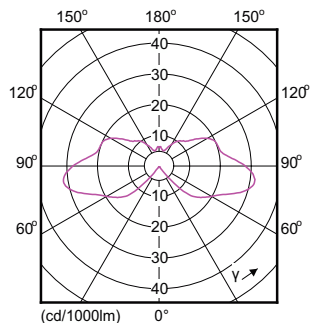

CorePro LEDcapsule G4/GY6,35 Stiftsockellampen

Photometrische Daten

Light Distribution Diagram - CorePro LEDcapsuleLV 1.2-10W G4 827