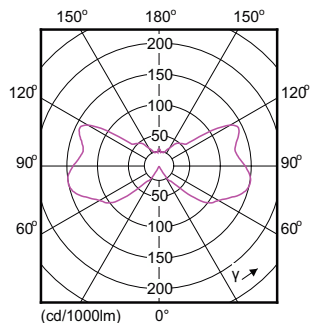

CorePro LEDcapsule G4/GY6,35 Stiftsockellampen

Photometrische Daten

Light Distribution Diagram - CorePro LEDcapsuleLV 2-20W G4 827