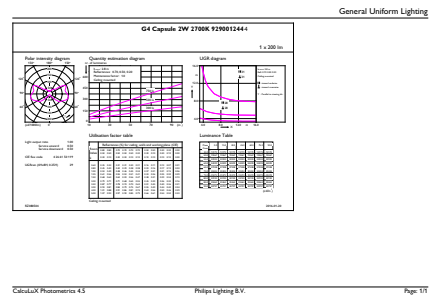

Photometric data

General uniform lighting - CorePro LEDcapsuleLV 2-20W G4 827