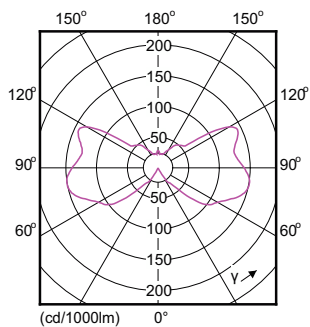

Light Distribution Diagram - CorePro LEDcapsuleLV 2-20W G4 827