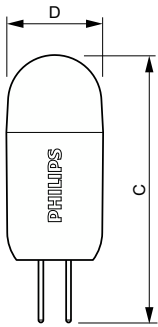

CorePro LEDcapsule LV

Energy Consumption kWh/1000 h	3 kWh
Product Data	
Order product name	CorePro LEDcapsuleLV 2-20W G4 827
Full product name	CorePro LEDcapsuleLV 2-20W G4 827
Full product code	871869657819300
Order code	57819300

Material Nr. (12NC)	929001244402
Numerator - Quantity Per Pack	1
EAN/UPC - Product/Case	8718696578193
Numerator - Packs per outer box	12
EAN/UPC - Case	8718696578209

Dimensional drawing

Product	D	C
CorePro LEDcapsuleLV 2-20W G4 827	14.3 mm	45 mm