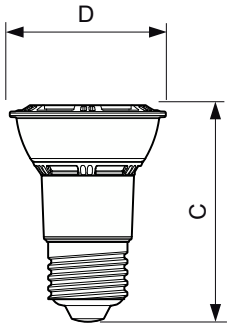

MR16/GU10/PAR16

Product Data	
Order product name	AmbientLED PAR16 7W 35D 830 D
Full product name	AmbientLED PAR16 7W 35D 830 D
Order code	929001245403
Material Nr. (12NC)	929001245403
Numerator - Quantity Per Pack	1

EAN/UPC - Product/Case	046677464981
Numerator - Packs per outer box	4
EAN/UPC - Case	50046677464986

Dimensional drawing

Product	D	C
AmbientLED PAR16 7W 35D 830 D	50 mm	70 mm