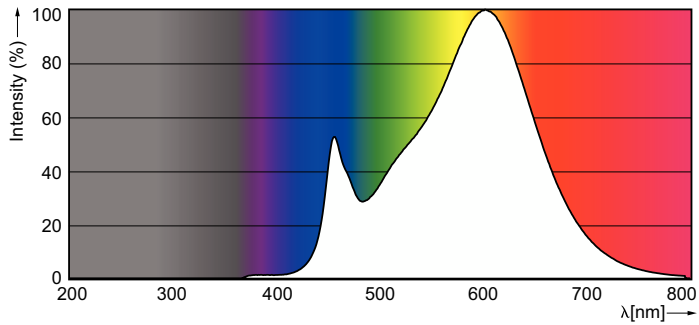

Photometric data

Spectral Power Distribution Colour - AmbientLED PAR16 7W 35D 830 D

Light Distribution Diagram - AmbientLED PAR16 7W 35D 830 D