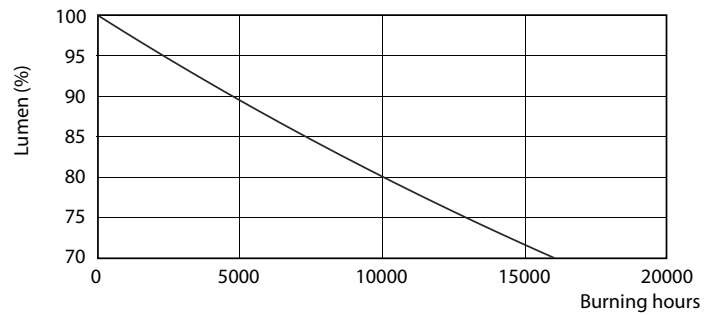

Life Expectancy Diagram - LEDtube HO 1200mm 20W 765 T8 AP I G

Lumen Maintenance Diagram - LEDtube HO 1200mm 20W 765 T8 AP I G