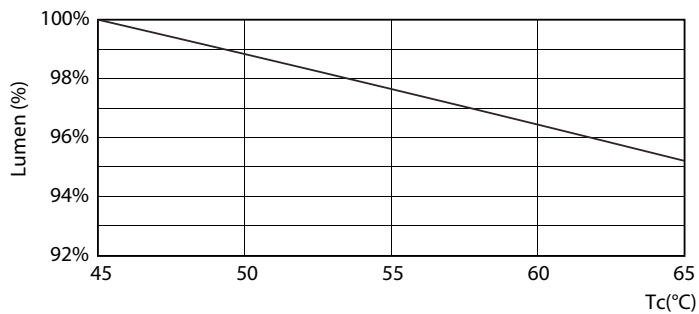

Lumen Maintenance Diagram - LEDtube HO 1200mm 20W 765 T8 AP I G