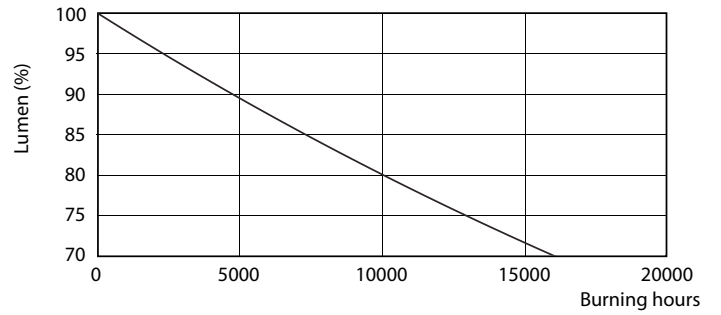

Lumen Maintenance Diagram - LEDtube HO 600mm 10W 765 T8 AP I G

Life Expectancy Diagram - LEDtube HO 600mm 10W 765 T8 AP I G