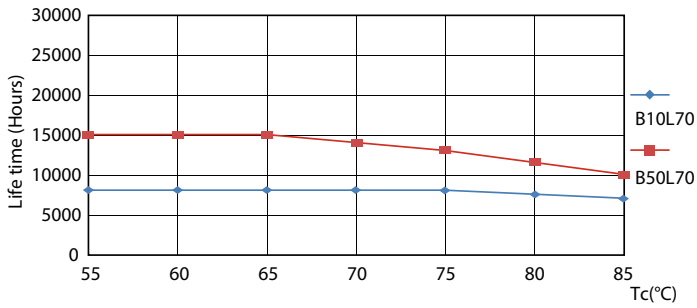

Life Expectancy Diagram - LEDtube HO 600mm 10W 765 T8 AP I G