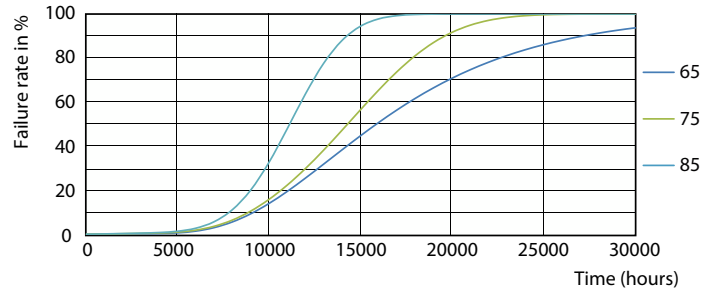

Essential LEDtube

Lifetime

Life Expectancy Diagram - LEDtube HO 600mm 10W 765 T8 AP I G