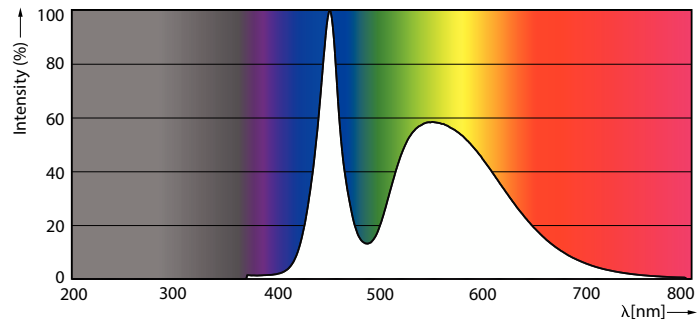

### Product data

General Information		Temperature	
Cap-Base	G13 [Medium Bi-Pin Fluorescent]	Warm-up time to 60% light	0.5 s
Nominal lifetime	15,000 hour(s)	Power Factor (Fraction)	0.5
Switching Cycle	50,000	Voltage (Nom)	220-240 V
Lighting Technology	LED	<b>Temperature</b>	
EU RoHS compliant	Yes	Ambient temperature range	-20 °C to 45 °C
<b>Light Technical</b>		T-Case Maximum (Nom)	65 °C
Color Code	765 [CCT of 6500K]	<b>Controls and Dimming</b>	
Beam Angle (Nom)	240 degree(s)	Dimmable	No
Luminous Flux	1,050 lm	<b>Mechanical and Housing</b>	
Color Designation	Cool Daylight	Product Length	600 mm
Correlated Color Temperature (Nom)	6500 K	Bulb Shape	T8
Luminous Efficacy (rated) (Nom)	105.00 lm/W	<b>Approval and Application</b>	
Color Consistency	<7	Energy Saving Product	Yes
Color rendering index (CRI)	70	Approval Marks	RoHS compliance KEMA Keur certificate
LLMF At End Of Nominal Lifetime (Nom)	70 %	Energy Consumption kWh/1000 h	10 kWh
<b>Operating and Electrical</b>		<b>Product Data</b>	
Line Frequency	50 to 60 Hz	Order product name	LEDtube HO 600mm 10W 765 T8 AP I G
Input Frequency	50 to 60 Hz	Full product name	LEDtube HO 600mm 10W 765 T8 AP I G
Power Consumption	10 W		
Starting Time (Nom)	0.5 s		

## Photometric data

Spectral Power Distribution Colour - LEDtube HO 600mm 10W 765 T8 AP I G

Light Distribution Diagram - LEDtube HO 600mm 10W 765 T8 AP I G

General uniform lighting - LEDtube HO 600mm 10W 765 T8 AP I G