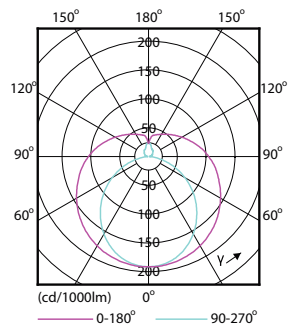

### Product data

General Information		Temperature	
Cap-Base	G13 [Medium Bi-Pin Fluorescent]	Warm-up time to 60% light	0.5 s
Nominal lifetime	15,000 hour(s)	Power Factor (Fraction)	0.5
Switching Cycle	50,000	Voltage (Nom)	220-240 V
Lighting Technology	LED	<b>Temperature</b>	
EU RoHS compliant	Yes	Ambient temperature range	-20 °C to 45 °C
<b>Light Technical</b>		T-Case Maximum (Nom)	65 °C
Color Code	765 [CCT of 6500K]	<b>Controls and Dimming</b>	
Beam Angle (Nom)	240 degree(s)	Dimmable	No
Luminous Flux	1,050 lm	<b>Mechanical and Housing</b>	
Color Designation	Cool Daylight	Product Length	600 mm
Correlated Color Temperature (Nom)	6500 K	Bulb Shape	T8
Luminous Efficacy (rated) (Nom)	105.00 lm/W	<b>Approval and Application</b>	
Color Consistency	<7	Energy Saving Product	Yes
Color rendering index (CRI)	70	Approval Marks	RoHS compliance KEMA Keur certificate
LLMF At End Of Nominal Lifetime (Nom)	70 %	Energy Consumption kWh/1000 h	10 kWh
<b>Operating and Electrical</b>		<b>Product Data</b>	
Line Frequency	50 to 60 Hz	Order product name	LEDtube HO 600mm 10W 765 T8 AP I G
Input Frequency	50 to 60 Hz	Full product name	LEDtube HO 600mm 10W 765 T8 AP I G
Power Consumption	10 W		
Starting Time (Nom)	0.5 s		

## Dimensional drawing

Product	D1	D2	A1	A2	A3
LEDtube HO 600mm 10W 765 T8 AP I G	25.7 mm	28 mm	588.5 mm	595.5 mm	602.5 mm

## Photometric data

Spectral Power Distribution Colour - LEDtube HO 600mm 10W 765 T8 AP I G

Light Distribution Diagram - LEDtube HO 600mm 10W 765 T8 AP I G

General uniform lighting - LEDtube HO 600mm 10W 765 T8 AP I G