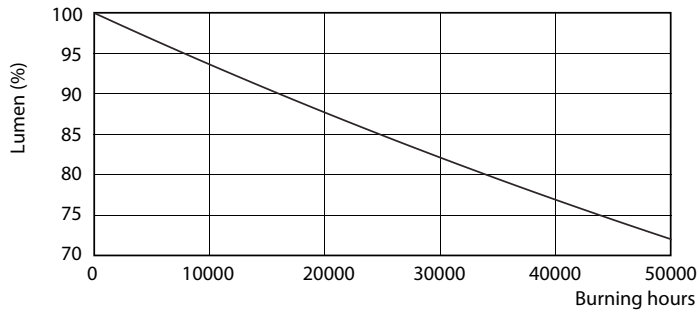

LED Urban TrueForce Lamps

Lifetime

Lumen Maintenance Diagram - 40ED28/LED/727/ND 120-277V 4/1