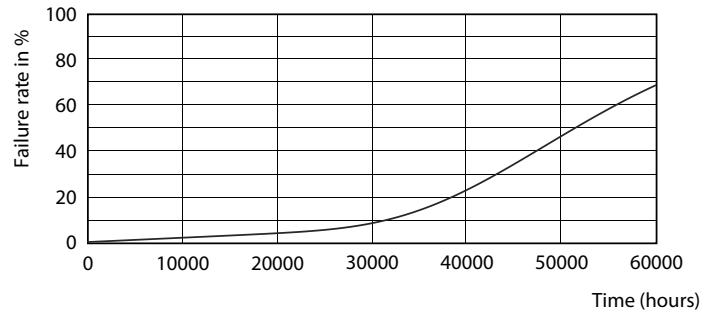

Life Expectancy Diagram - 40ED28/LED/727/ND 120-277V 4/1