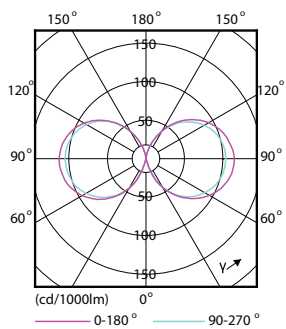

Product data

| General Information | |
|---------------------------------------|----------------------------------|
| Cap-Base | E39 [Single Contact Mogul Screw] |
| Nominal lifetime | 50,000 hour(s) |
| Switching Cycle | 50,000 |
| Lighting Technology | LED |
| EU RoHS compliant | Yes |
| Light Technical | |
| Color Code | 727 [CCT of 2700K] |
| Luminous Flux | 5,000 lm |
| Correlated Color Temperature (Nom) | 2700 K |
| Luminous Efficacy (rated) (Nom) | 125.00 lm/W |
| Color Consistency | ANSI |
| Color rendering index (CRI) | 70 |
| LLMF At End Of Nominal Lifetime (Nom) | 70 % |
| Operating and Electrical | |
| Line Frequency | 50 to 60 Hz |
| Input Frequency | 50 to 60 Hz |
| Power Consumption | 40 W |

| Lamp Current (Nom) | 360 mA |
|---------------------------|--------------------------------|
| Wattage Equivalent | 100 W |
| Starting Time (Nom) | 0.5 s |
| Warm-up time to 60% light | 0.5 s |
| Power Factor (Fraction) | 0.9 |
| Voltage (Nom) | 120-277 V |
| Temperature | |
| T-Case Maximum (Nom) | 176 °F |
| Controls and Dimming | |
| Dimmable | No |
| Mechanical and Housing | |
| Bulb Finish | Clear |
| Bulb Shape | ED28 |
| Product Data | |
| Order product name | 40ED28/LED/727/ND 120-277V 4/1 |
| Full product name | 40ED28/LED/727/ND 120-277V 4/1 |

| | |
|---------------------------------|----------------|
| Numerator - Packs per outer box | 4 |
| EAN/UPC - Case | 50046677466638 |

Dimensional drawing

| Product | D | C |
|--------------------------------|--------|--------|
| 40ED28/LED/727/ND 120-277V 4/1 | 105 mm | 211 mm |

Photometric data

General uniform lighting - 40ED28/LED/727/ND 120-277V 4/1

Spectral Power Distribution Colour - 40ED28/LED/727/ND 120-277V 4/1

Light Distribution Diagram - 40ED28/LED/727/ND 120-277V 4/1

LED Urban TrueForce Lamps