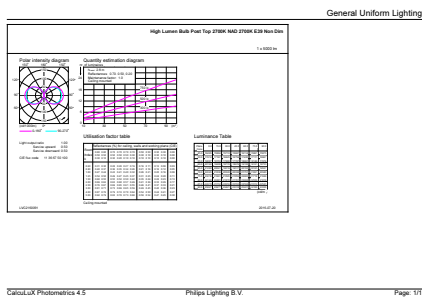

Photometric data

General uniform lighting - 40ED28/LED/727/ND 120-277V 4/1