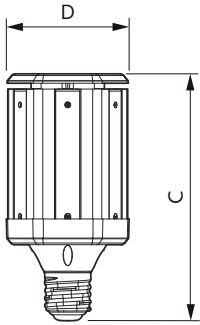

Product data

| General Information | |
|---------------------------------------|----------------------------------|
| Cap-Base | E39 [Single Contact Mogul Screw] |
| Nominal lifetime | 50,000 hour(s) |
| Switching Cycle | 50,000 |
| Lighting Technology | LED |
| EU RoHS compliant | Yes |
| Light Technical | |
| Color Code | 727 [CCT of 2700K] |
| Luminous Flux | 5,000 lm |
| Correlated Color Temperature (Nom) | 2700 K |
| Luminous Efficacy (rated) (Nom) | 125.00 lm/W |
| Color Consistency | ANSI |
| Color rendering index (CRI) | 70 |
| LLMF At End Of Nominal Lifetime (Nom) | 70 % |
| Operating and Electrical | |
| Line Frequency | 50 to 60 Hz |
| Input Frequency | 50 to 60 Hz |
| Power Consumption | 40 W |

| Lamp Current (Nom) | 360 mA |
|---------------------------|--------------------------------|
| Wattage Equivalent | 100 W |
| Starting Time (Nom) | 0.5 s |
| Warm-up time to 60% light | 0.5 s |
| Power Factor (Fraction) | 0.9 |
| Voltage (Nom) | 120-277 V |
| Temperature | |
| T-Case Maximum (Nom) | 176 °F |
| Controls and Dimming | |
| Dimmable | No |
| Mechanical and Housing | |
| Bulb Finish | Clear |
| Bulb Shape | ED28 |
| Product Data | |
| Order product name | 40ED28/LED/727/ND 120-277V 4/1 |
| Full product name | 40ED28/LED/727/ND 120-277V 4/1 |

| | |
|---------------------------------|----------------|
| Numerator - Packs per outer box | 4 |
| EAN/UPC - Case | 50046677466638 |

Dimensional drawing

| Product | D | C |
|--------------------------------|--------|--------|
| 40ED28/LED/727/ND 120-277V 4/1 | 105 mm | 211 mm |