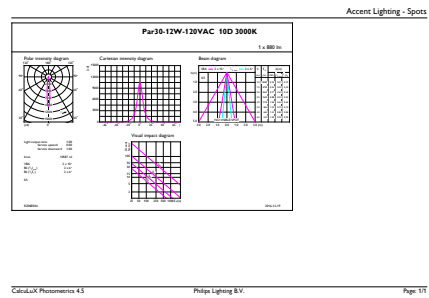

Accent Lighting Spots - 12PAR30L/EXPERTCOLOR RETAIL/S10/930/DIM