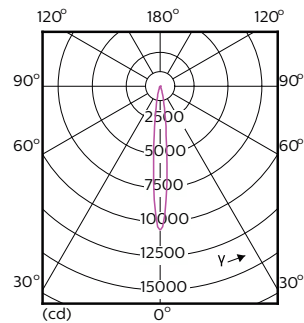

Light Distribution Diagram - 12PAR30L/EXPERTCOLOR RETAIL/S10/930/DIM