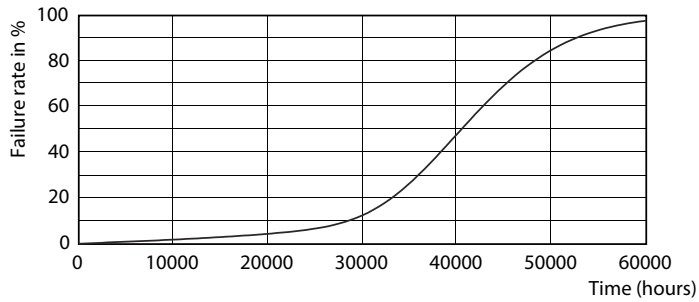

LED PAR30 S/L

Lifetime

Life Expectancy Diagram - 12PAR30L/EXPERTCOLOR RETAIL/S10/930/DIM

Lumen Maintenance Diagram - 12PAR30L/EXPERTCOLOR RETAIL/S10/930/DIM