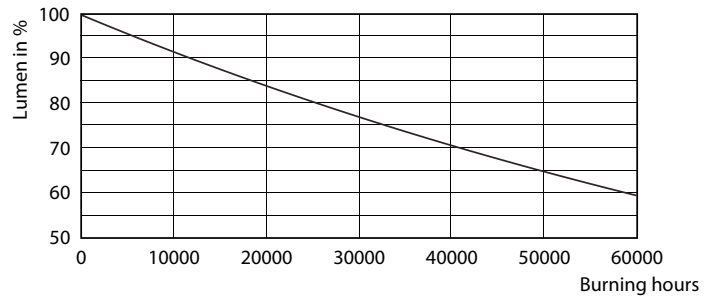

LED PAR30 S/L

Lifetime

Life Expectancy Diagram - 12PAR30L/EXPERTCOLOR RETAIL/S10/930/DIM

Lumen Maintenance Diagram - 12PAR30L/EXPERTCOLOR RETAIL/S10/930/DIM