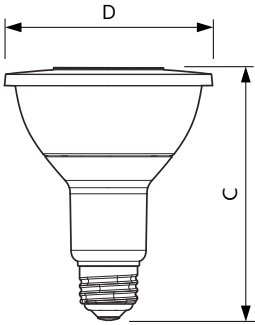

LED PAR30 S/L

Product Data

Order product name	12PAR30L/EXPERTCOLOR RETAIL/ S10/930/DIM
Full product name	12PAR30L/EXPERTCOLOR RETAIL/ S10/930/DIM
Order code	471037
Material Nr. (12NC)	929001285604

Numerator - Quantity Per Pack	1
EAN/UPC - Product/Case	046677471033
Numerator - Packs per outer box	6
EAN/UPC - Case	50046677471038

Dimensional drawing

Product	D	C
12PAR30L/EXPERTCOLOR RETAIL/S10/930/DIM	3-3/4 inch	4-5/8 inch