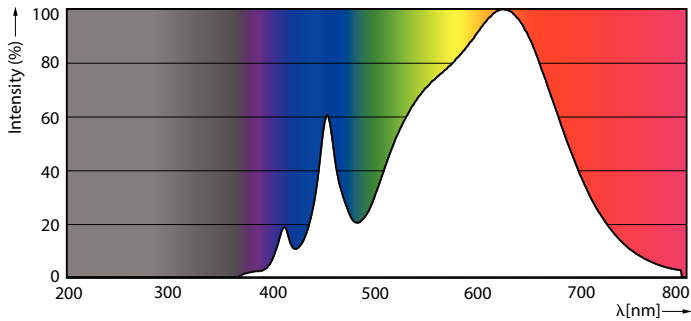

Photometric data

Spectral Power Distribution Colour - 12PAR30L/EXPERTCOLOR RETAIL/S10/930/DIM