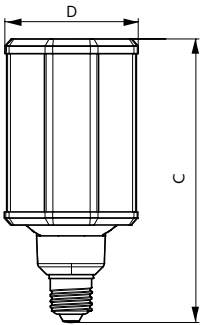

Suitable For Accent Lighting	No
Energy Consumption kWh/1000 h	33 kWh

Product Data

Order product name	TForce LED HPL ND 48-33W E27 740 CL
Full product name	TrueForce LED HPL ND 48-33W E27 740 CL
Full product code	871869668696600
Order code	68696600
Material Nr. (12NC)	929001296402
Numerator - Quantity Per Pack	1
EAN/UPC - Product/Case	8718696686966
Numerator - Packs per outer box	6
EAN/UPC - Case	8718696686973

Dimensional drawing

Product	D	C
TForce LED HPL ND 48-33W E27 740 CL	84 mm	178 mm

Photometric data

Spectral Power Distribution Colour - TForce LED HPL ND 48-33W E27 740 CL

Light Distribution Diagram - TForce LED HPL ND 48-33W E27 740 CL