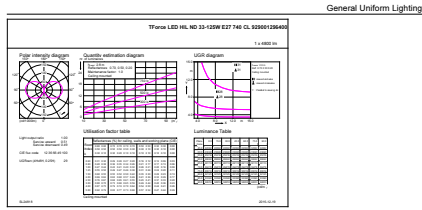

Warnings and Safety

- Installation should always be performed by a qualified electrician or installer. Use the installation guide for instructions

Product data

General Information	
Cap-Base	E27 [E27]
Nominal lifetime	50,000 hour(s)
Switching Cycle	50,000
Lighting Technology	LED
EU RoHS compliant	Yes
Light Technical	
Color Code	740 [CCT of 4000K]
Beam Angle (Nom)	360 degree(s)
Luminous Flux	4,800 lm
Color Designation	Cool White (CW)
Correlated Color Temperature (Nom)	4000 K
Luminous Efficacy (rated) (Nom)	145.45 lm/W
Color Consistency	<6

Suitable For Accent Lighting	No
Energy Consumption kWh/1000 h	33 kWh

Product Data

Order product name	TForce LED HPL ND 48-33W E27 740 CL
Full product name	TrueForce LED HPL ND 48-33W E27 740 CL
Full product code	871869668696600
Order code	68696600
Material Nr. (12NC)	929001296402
Numerator - Quantity Per Pack	1
EAN/UPC - Product/Case	8718696686966
Numerator - Packs per outer box	6
EAN/UPC - Case	8718696686973

Dimensional drawing

Product	D	C
TForce LED HPL ND 48-33W E27 740 CL	84 mm	178 mm

Photometric data

Spectral Power Distribution Colour - TForce LED HPL ND 48-33W E27 740 CL

Light Distribution Diagram - TForce LED HPL ND 48-33W E27 740 CL

TrueForce - LED HID HPL

Photometric data

CalcLux Photometrics 4.8 Philips Lighting B.V. Page: 1/1

General uniform lighting - TForce LED HPL ND 48-33W E27 740 CL

Lifetime

Life Expectancy Diagram - TForce LED HPL ND 48-33W E27 740 CL