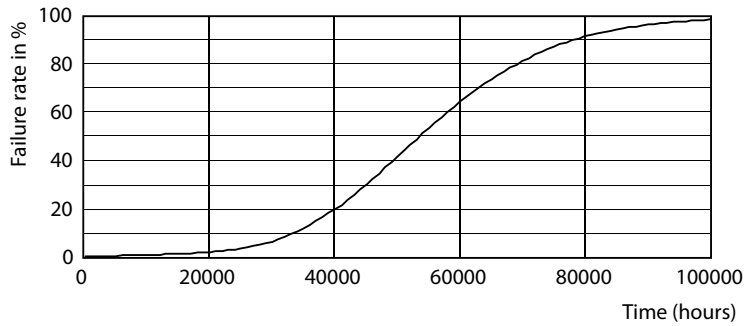

Warnings and Safety

- Installation should always be performed by a qualified electrician or installer. Use the installation guide for instructions

Product data

General Information	
Cap-Base	E27 [E27]
Nominal lifetime	50,000 hour(s)
Switching Cycle	50,000
Lighting Technology	LED
EU RoHS compliant	Yes
Light Technical	
Color Code	740 [CCT of 4000K]
Beam Angle (Nom)	360 degree(s)
Luminous Flux	4,800 lm
Color Designation	Cool White (CW)
Correlated Color Temperature (Nom)	4000 K
Luminous Efficacy (rated) (Nom)	145.45 lm/W
Color Consistency	<6

TrueForce - LED HID HPL

Photometric data

CalcLux Photometrics 4.8 Philips Lighting B.V. Page: 1/1

General uniform lighting - TForce LED HPL ND 48-33W E27 740 CL

Lifetime

Life Expectancy Diagram - TForce LED HPL ND 48-33W E27 740 CL