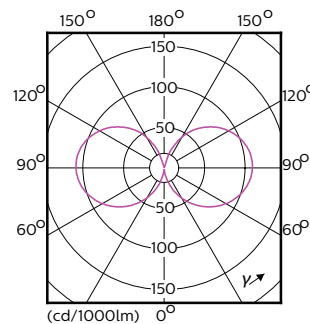

Måttskiss

Product	D	C
TForce LED HPL ND 44-33W E27 740 FR	84 mm	178 mm

Fotometriska data

Spectral Power Distribution Colour - TForce LED HPL ND 44-33W E27 740 FR

Light Distribution Diagram - TForce LED HPL ND 44-33W E27 740 FR