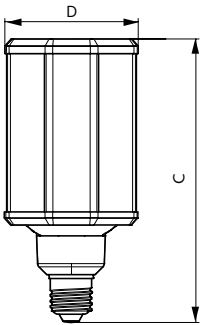

Måttskiss

Product	D	C
TForce LED HPL ND 44-33W E27 740 FR	84 mm	178 mm

Fotometriska data

Spectral Power Distribution Colour - TForce LED HPL ND 44-33W E27 740 FR

Light Distribution Diagram - TForce LED HPL ND 44-33W E27 740 FR