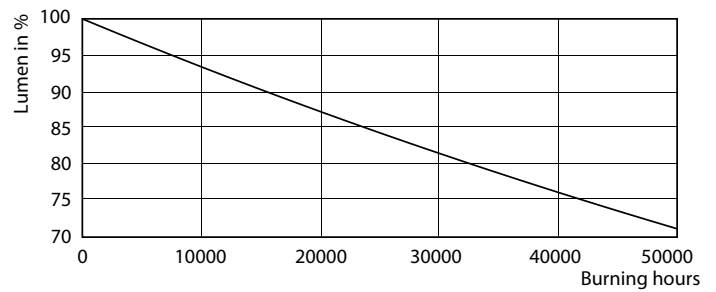

Lumen Maintenance Diagram - MAS LEDtube 1200mm UO 16W 830 T8