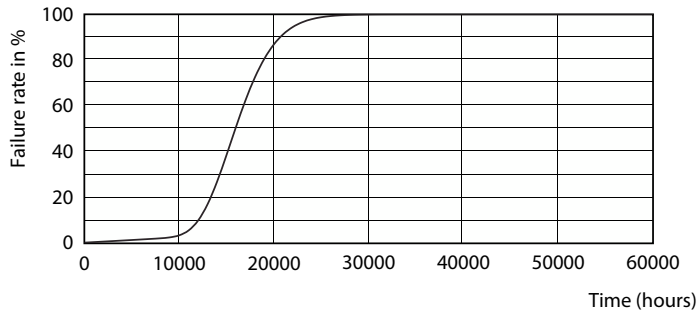

Standard LED bulbs

Lifetime

Life Expectancy Diagram - LEDBulb 8-70W E27 830 220-240V 1PF/12

Lumen Maintenance Diagram - LEDBulb 8-70W E27 830 220-240V 1PF/12