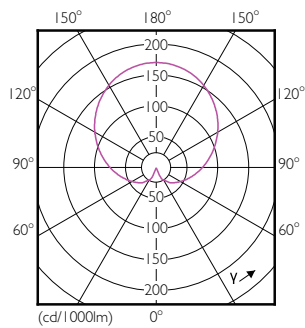

Light Distribution Diagram - LEDBulb 8-70W E27 830 220-240V 1PF/12