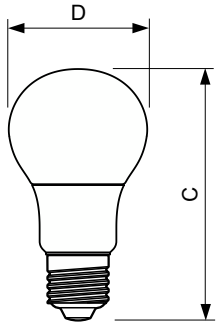

Standard LED bulbs

Material Nr. (12NC)	929001304712
Numerator - Quantity Per Pack	1
EAN/UPC - Product/Case	8718696701355
Numerator - Packs per outer box	12

EAN/UPC - Case	8718696789308

Dimensional drawing

Product	D	C
LEDBulb 8-70W E27 830 220-240V 1PF/12	60 mm	110 mm