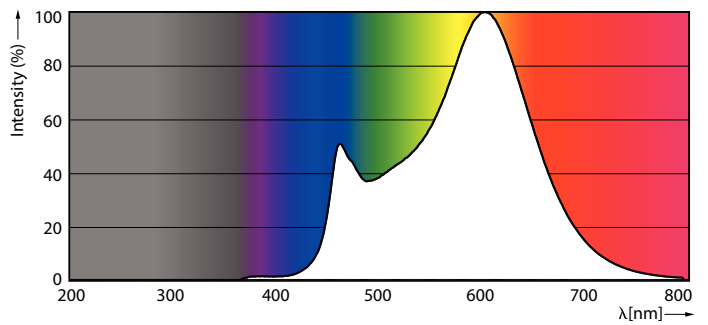

Photometric data

Spectral Power Distribution Colour - LEDBulb 8-70W E27 830 220-240V 1PF/12