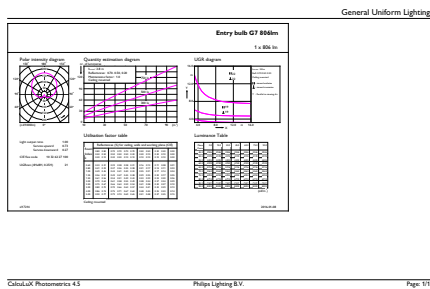

Photometric data

General uniform lighting - LEDBulb 8-70W E27 830 220-240V 1PF/12