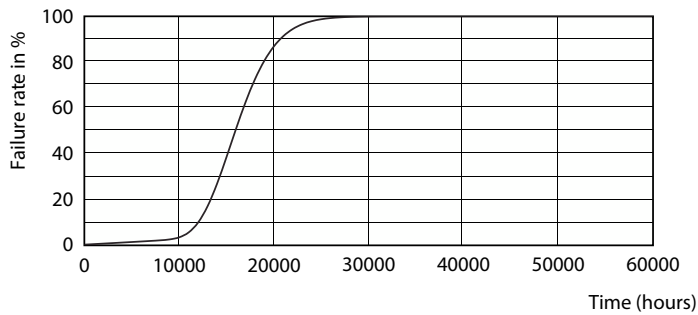

Durée de vie

Life Expectancy Diagram - CorePro LEDbulb ND 7.5-60W A60 E27 830