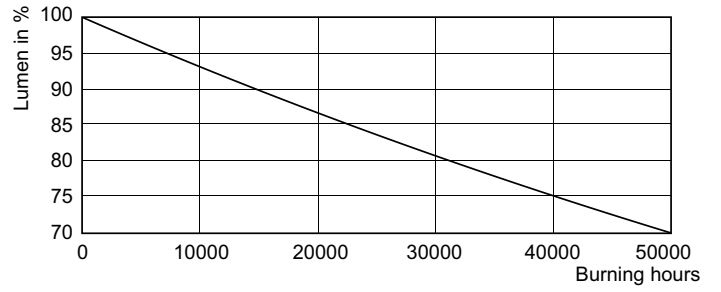

T8

Lifetime

Life Expectancy Diagram - 35T8/96-6500 IF FA8 10/1

Lumen Maintenance Diagram - 35T8/96-6500 IF FA8 10/1