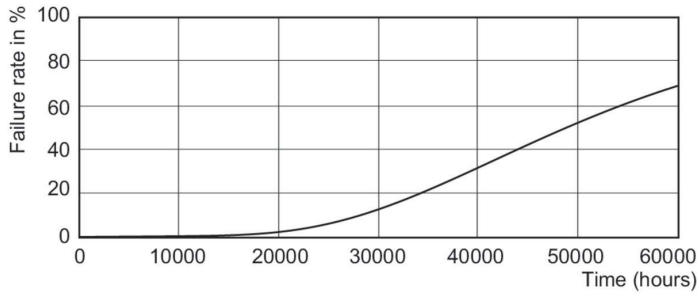

T8

Lifetime

Life Expectancy Diagram - 35T8/96-6500 IF FA8 10/1

Lumen Maintenance Diagram - 35T8/96-6500 IF FA8 10/1