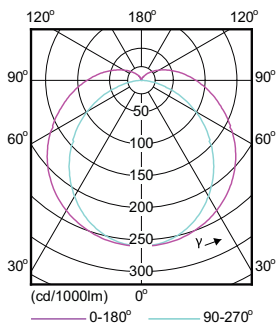

Dimensional drawing

Product	D	A1	A2	A3
35T8/96-6500 IF FA8 10/1	1-1/8 inch	93-3/16 inch	93-9/16 inch	93-7/8 inch

Photometric data

Spectral Power Distribution Colour - 35T8/96-6500 IF FA8 10/1

General uniform lighting - 35T8/96-6500 IF FA8 10/1

Light Distribution Diagram - 35T8/96-6500 IF FA8 10/1

T8

Lifetime

Life Expectancy Diagram - 35T8/96-6500 IF FA8 10/1

Lumen Maintenance Diagram - 35T8/96-6500 IF FA8 10/1