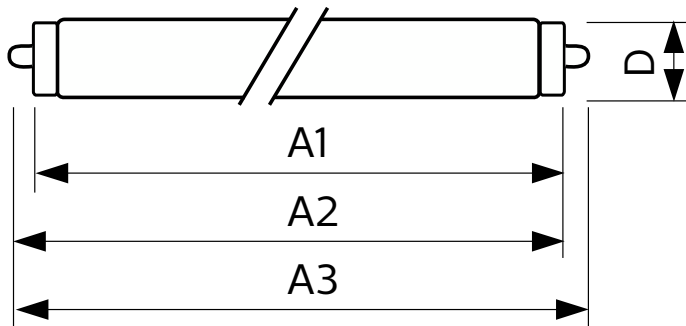

T8

35T8/96-6500 IF FA8 10/1

Our TLEDs are available in InstantFit (Type A / Type C) or MainsFit (Ballast bypass / Type B) versions. The InstantFit lamps work on a broad variety of ballasts and LED drivers. Only InstantFit has over 15,000 lamp & ballast combinations delivering even light output, energy savings and a long lifetime. Our MainsFit products feature a double-ended design, simplifying installation while a proprietary safety circuit minimizes a shock risk. Lamp sizes range from 2-foot to 8-foot and U-bend with a variety of lumen outputs.

Product data

General Information		Operating and Electrical	
Cap-Base	FA8 [FA8]	Line Frequency	50000-64000 Hz
Nominal lifetime	50,000 hour(s)	Input Frequency	50000-64000 Hz
Switching Cycle	50,000	Power Consumption	35 W
Rated Lifetime (Hours)	50,000 hour(s)	Lamp Current (Max)	260 mA
Lighting Technology	LED	Lamp Current (Min)	160 mA
EU RoHS compliant	Yes	Warm-up time to 60% light	0.5 s
		Power Factor (Fraction)	0.9
		Voltage (Nom)	280-410 V
Light Technical		Temperature	
Color Code	865 [CCT of 6500K]	Ambient temperature range	-4 °F to 113 °F
Beam Angle (Nom)	180 degree(s)	T-Case Maximum (Nom)	113 °F
Luminous Flux	4,200 lm		
Color Designation	Cool Daylight	Controls and Dimming	
Correlated Color Temperature (Nom)	6500 K	Dimmable	No
Luminous Efficacy (rated) (Nom)	120.00 lm/W		
Color Consistency	<6	Mechanical and Housing	
Color rendering index (CRI)	82	Product Length	94-1/2 inch
LLMF At End Of Nominal Lifetime (Nom)	70 %		

T8

Bulb Shape	Tube, double-ended
Approval and Application	
Energy Saving Product	Yes
Approval Marks	UL certificate
Energy Consumption kWh/1000 h	- kWh
Product Data	
Order product name	35T8/96-6500 IF FA8 10/1

Dimensional drawing

Product	D	A1	A2	A3
35T8/96-6500 IF FA8 10/1	1-1/8 inch	93-3/16 inch	93-9/16 inch	93-7/8 inch

Photometric data

Spectral Power Distribution Colour - 35T8/96-6500 IF FA8 10/1

General uniform lighting - 35T8/96-6500 IF FA8 10/1