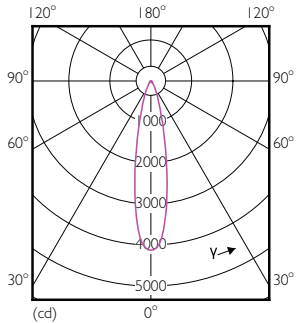

MASTER LEDspot PAR

Fotometrische gegevens

Light Distribution Diagram - MAS LEDspot CLA D 9.5-75W 840 PAR30S 25D