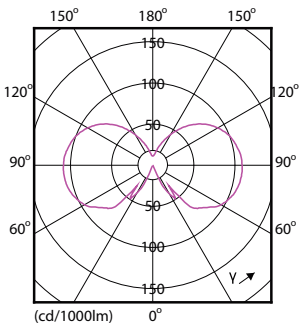

Dane fotometryczne

Spectral Power Distribution Colour - CLA LEDBulb D 8-60W A60 E27 827 CL

General uniform lighting - CLA LEDBulb D 8-60W A60 E27 827 CL

Light Distribution Diagram - CLA LEDBulb D 8-60W A60 E27 827 CL