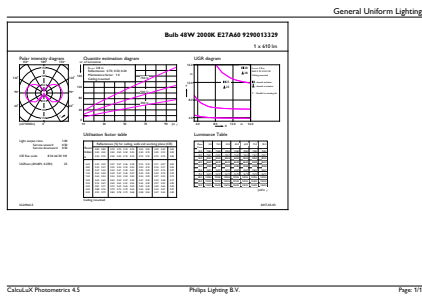

Dimensional drawing

Product	D	C
LED classic 48W A60 E27 FL GOLD D SRT4	60 mm	104 mm

Photometric data

General uniform lighting - LED classic 48W A60 E27 FL GOLD D SRT4

Spectral Power Distribution Colour - LED classic 48W A60 E27 FL GOLD D SRT4