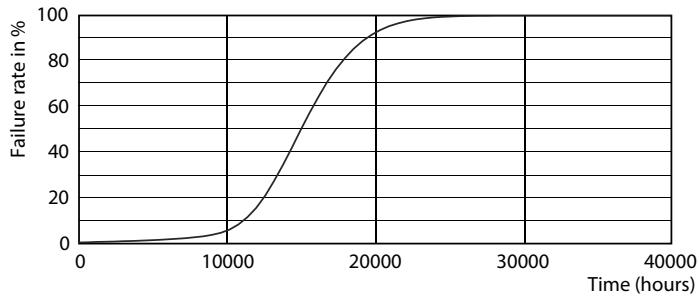

Premium LED bulbs Vintage Filament

Lifetime

Life Expectancy Diagram - LED classic 48W A60 E27 FL GOLD D SRT4

Lumen Maintenance Diagram - LED classic 48W A60 E27 FL GOLD D SRT4