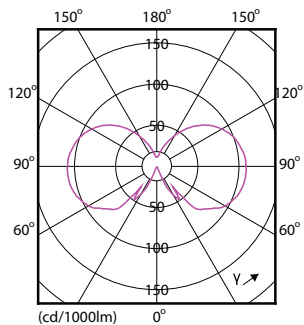

Dimensional drawing

Product	D	C
LED classic 48W A60 E27 FL GOLD D SRT4	60 mm	104 mm

Photometric data

General uniform lighting - LED classic 48W A60 E27 FL GOLD D SRT4

Spectral Power Distribution Colour - LED classic 48W A60 E27 FL GOLD D SRT4

Light Distribution Diagram - LED classic 48W A60 E27 FL GOLD D SRT4

Premium LED bulbs Vintage Filament

Lifetime

Life Expectancy Diagram - LED classic 48W A60 E27 FL GOLD D SRT4

Lumen Maintenance Diagram - LED classic 48W A60 E27 FL GOLD D SRT4