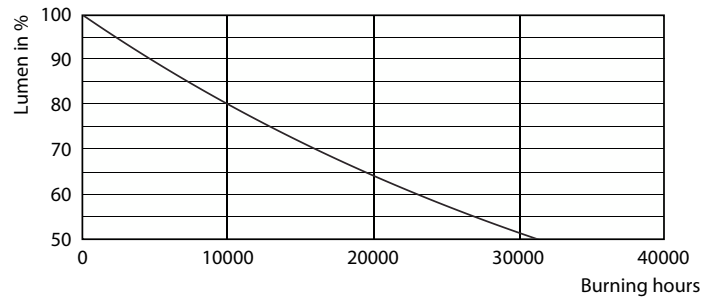

Premium LED bulbs Vintage Filament

Lifetime

Life Expectancy Diagram - LED classic 48W A60 E27 FL GOLD D SRT4

Lumen Maintenance Diagram - LED classic 48W A60 E27 FL GOLD D SRT4