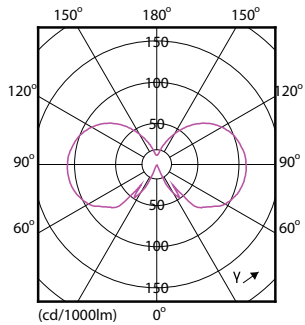

MASTER Value Decorative LED bulbs

Mechanical and Housing	
Bulb Finish	Amber
Bulb Shape	A60 [A 60mm]
Approval and Application	
Energy Consumption kWh/1000 h	8 kWh
Product Data	
Order product name	CLA LEDBulb D 7.5-48W A60 E27 820 GOLD
Full product name	CLA LEDBulb D 7.5-48W A60 E27 820 GOLD

Dimensional drawing

Product	D	C
CLA LEDBulb D 7.5-48W A60 E27 820 GOLD	60 mm	104 mm

Photometric data

General uniform lighting - CLA LEDBulb D 7.5-48W A60 E27 820 GOLD

Spectral Power Distribution Colour - CLA LEDBulb D 7.5-48W A60 E27 820 GOLD

MASTER Value Decorative LED bulbs

Photometric data

Light Distribution Diagram - CLA LEDBulb D 7.5-48W A60 E27 820 GOLD

Lifetime

Life Expectancy Diagram - CLA LEDBulb D 7.5-48W A60 E27 820 GOLD

Lumen Maintenance Diagram - CLA LEDBulb D 7.5-48W A60 E27 820 GOLD