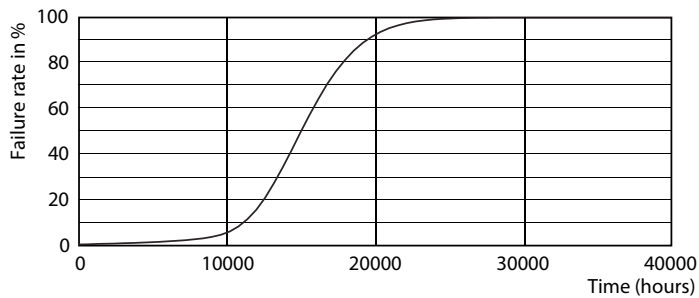

Lifetime

Life Expectancy Diagram - CLA LEDBulb D 7.5-48W A60 E27 820 GOLD