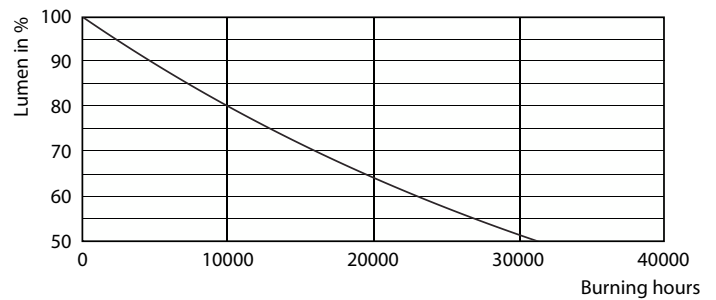

Product data

General Information	
Cap-Base	E27 [E27]
Nominal lifetime	15,000 hour(s)
Switching Cycle	20,000
Lighting Technology	LED
EU RoHS compliant	Yes
Light Technical	
Color Code	820 [CCT of 2000K]
Luminous Flux	610 lm
Color Designation	Flame
Correlated Color Temperature (Nom)	2000 K
Luminous Efficacy (rated) (Nom)	81.33 lm/W
Color Consistency	<6
Color rendering index (CRI)	80
LLMF At End Of Nominal Lifetime (Nom)	70 %

Dimensional drawing

Product	D	C
CLA LEDBulb D 7.5-48W A60 E27 820 GOLD	60 mm	104 mm

Photometric data

General uniform lighting - CLA LEDBulb D 7.5-48W A60 E27 820 GOLD

Spectral Power Distribution Colour - CLA LEDBulb D 7.5-48W A60 E27 820 GOLD

MASTER Value Decorative LED bulbs

Photometric data

Light Distribution Diagram - CLA LEDBulb D 7.5-48W A60 E27 820 GOLD

Lifetime

Life Expectancy Diagram - CLA LEDBulb D 7.5-48W A60 E27 820 GOLD

Lumen Maintenance Diagram - CLA LEDBulb D 7.5-48W A60 E27 820 GOLD