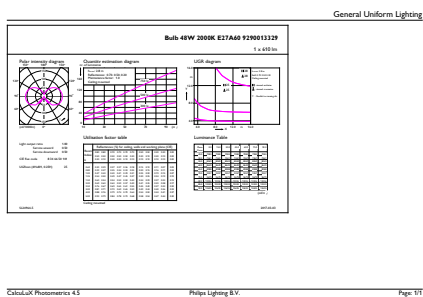

MASTER Value Decorative LED bulbs

Mechanical and Housing	
Bulb Finish	Amber
Bulb Shape	A60 [A 60mm]
Approval and Application	
Energy Consumption kWh/1000 h	8 kWh
Product Data	
Order product name	CLA LEDBulb D 7.5-48W A60 E27 820 GOLD
Full product name	CLA LEDBulb D 7.5-48W A60 E27 820 GOLD

Dimensional drawing

Product	D	C
CLA LEDBulb D 7.5-48W A60 E27 820 GOLD	60 mm	104 mm

Photometric data

General uniform lighting - CLA LEDBulb D 7.5-48W A60 E27 820 GOLD

Spectral Power Distribution Colour - CLA LEDBulb D 7.5-48W A60 E27 820 GOLD