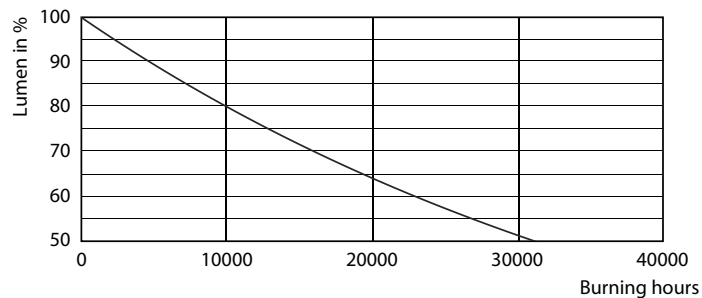

Żarówki LED z klasycznym żarnikiem

Okres eksploatacji

Life Expectancy Diagram - CLA LEDBulb DT 8-60W A60 E27 CL

Lumen Maintenance Diagram - CLA LEDBulb DT 8-60W A60 E27 CL