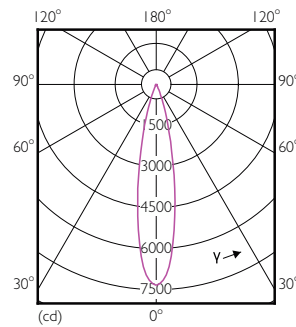

Light Distribution Diagram - 17PAR38/EXPERTCOLOR/F25/927/DIM B