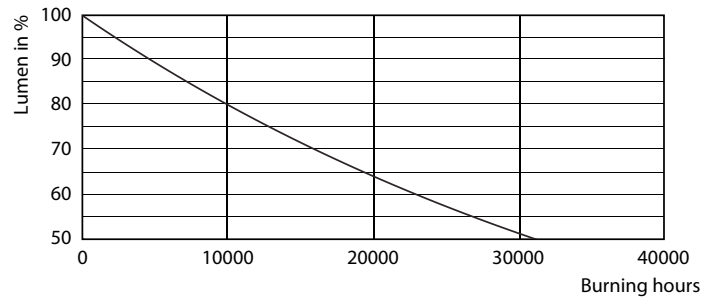

Life Expectancy Diagram - CorePro LEDbulb D 13.5-100W A67 B22 827

Lumen Maintenance Diagram - CorePro LEDbulb D 13.5-100W A67 B22 827