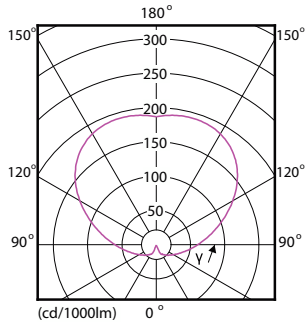

CorePro Plastic LEDbulbs

Photometric data

Light Distribution Diagram - CorePro LEDbulb D 13.5-100W A67 B22 827

Lifetime