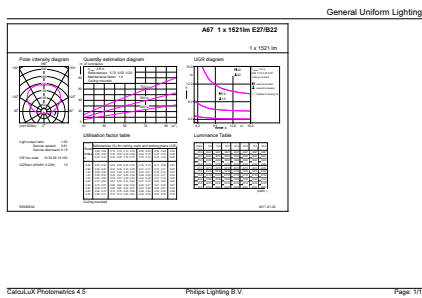

CorePro Plastic LEDbulbs

Bulb Shape	A67 [A 67mm]
Approval and Application	
Energy Consumption kWh/1000 h	14 kWh
Product Data	
Order product name	CorePro LEDbulb D 13.5-100W A67 B22 827
Full product name	CorePro LEDbulb D 13.5-100W A67 B22 827
Full product code	871869676280600

Order code	929001351202
Material Nr. (12NC)	929001351202
Numerator - Quantity Per Pack	1
EAN/UPC - Product/Case	8718696762806
Numerator - Packs per outer box	10
EAN/UPC - Case	8718696762813

Dimensional drawing

Product	D	C
CorePro LEDbulb D 13.5-100W A67 B22 827	70 mm	137 mm

Photometric data

General uniform lighting - CorePro LEDbulb D 13.5-100W A67 B22 827