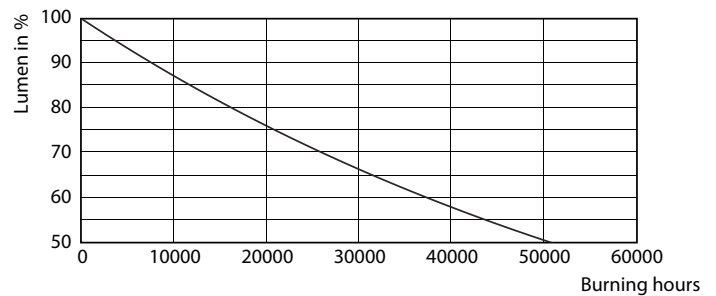

MASTER LEDbulb

Fotometrické údaje

Light Distribution Diagram - MAS LED bulb DT 9-60W E27 927-922 A60 FR

Životnost

Life Expectancy Diagram - MAS LED bulb DT 9-60W E27 927-922 A60 FR

Lumen Maintenance Diagram - MAS LED bulb DT 9-60W E27 927-922 A60 FR