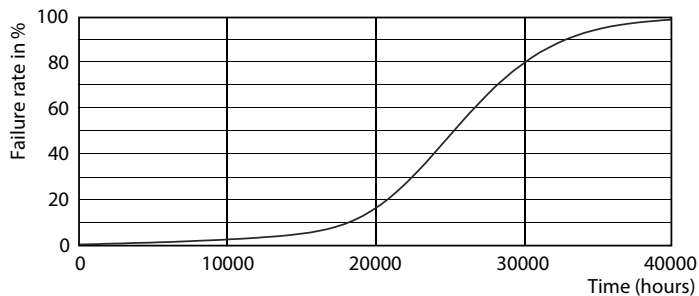

Životnost

Life Expectancy Diagram - MAS LED bulb DT 9-60W E27 927-922 A60 FR