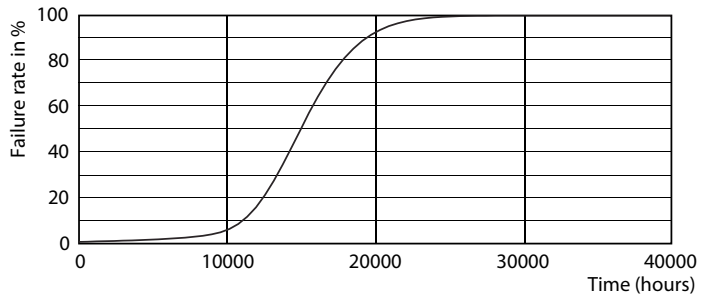

CorePro LEDlinear MV

Lifetime

LEDbulb 60W E14 827 FR B38

LEDbulb 60W E14 827 FR B38