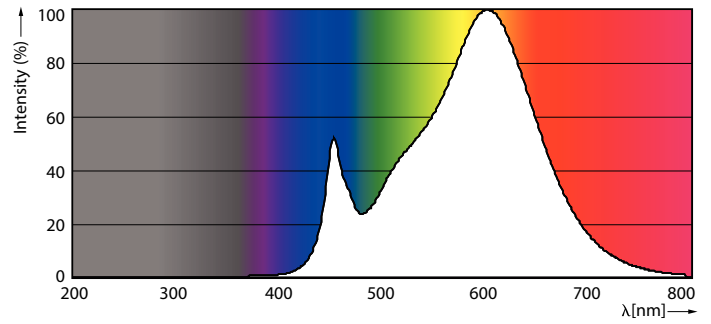

CorePro LEDlinearMV 14-120W R7S 830 D