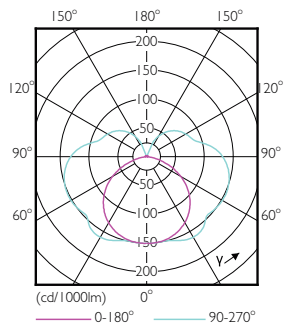

CorePro LEDlinearMV 14-120W R7S 830 D