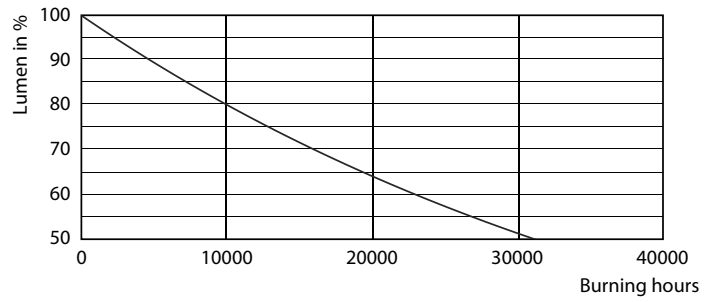

CorePro LEDlinear MV

Lifetime

LEDbulb 60W E14 827 FR B38

LEDbulb 60W E14 827 FR B38