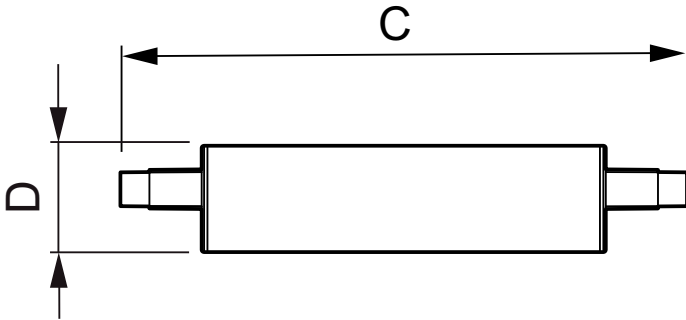

CorePro LEDlinear MV

Dimensional drawing

Product	D	C
CorePro LED linear D 14-120W R7S 118 830	29 mm	118 mm

R7S 220V 15.5W-110W 1800lm 3000K R7S D

Photometric data