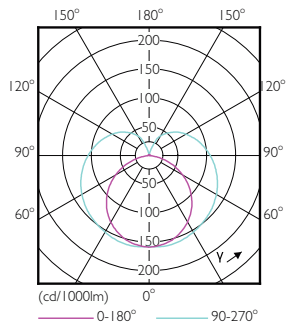

Product data

General Information		Lamp Current (Min)	
Cap-Base	G5		39 mA
Nominal lifetime	30,000 hour(s)	Starting Time (Nom)	0.5 s
Switching Cycle	50,000	Warm-up time to 60% light	0.5 s
Lighting Technology	LED	Power Factor (Fraction)	0.92
EU RoHS compliant	Yes	Voltage (Nom)	100-240 V
Light Technical		Temperature	
Color Code	865 [CCT of 6500K]	Ambient temperature range	-20 °C to 45 °C
Beam Angle (Nom)	200 degree(s)	T-Case Maximum (Nom)	70 °C
Luminous Flux	1,050 lm	Controls and Dimming	
Color Designation	Cool Daylight	Dimmable	No
Correlated Color Temperature (Nom)	6500 K	Mechanical and Housing	
Luminous Efficacy (rated) (Nom)	131.00 lm/W	Product Length	600 mm
Color Consistency	<6	Bulb Shape	T5
Color rendering index (CRI)	80	Approval and Application	
LLMF At End Of Nominal Lifetime (Nom)	70 %	Energy Saving Product	Yes
Operating and Electrical		Approval Marks	CE marking RoHS compliance KEMA Keur certificate
Line Frequency	50 to 60 Hz	Energy Consumption kWh/1000 h	8 kWh
Input Frequency	50 to 60 Hz		
Power Consumption	8 W		
Lamp Current (Max)	89 mA		

Photometric data

General uniform lighting - CorePro LEDtube 600mm 8W865 G5 I APR

Spectral Power Distribution Colour - CorePro LEDtube 600mm 8W865 G5 I APR

Light Distribution Diagram - CorePro LEDtube 600mm 8W865 G5 I APR