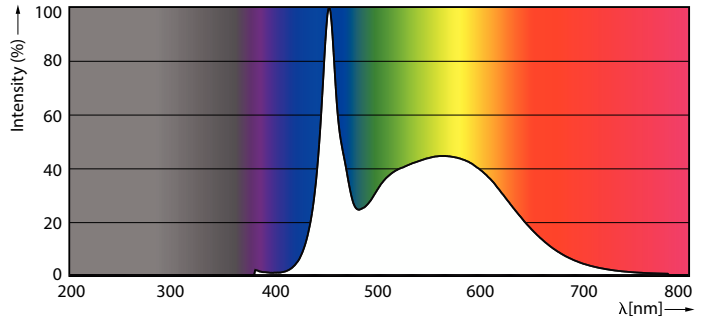

General uniform lighting - CorePro LEDtube 600mm 8W865 G5 I APR

Spectral Power Distribution Colour - CorePro LEDtube 600mm 8W865 G5 I APR