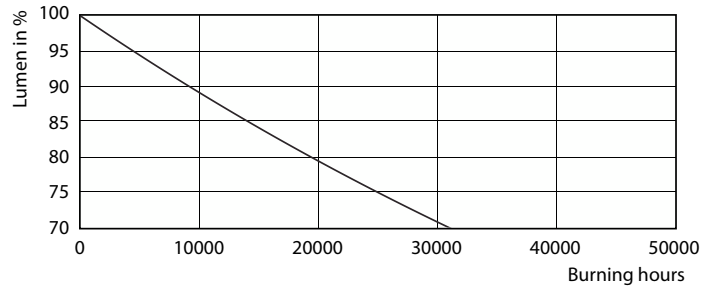

Product data

General Information		Lamp Current (Min)	
Cap-Base	G5		39 mA
Nominal lifetime	30,000 hour(s)	Starting Time (Nom)	0.5 s
Switching Cycle	50,000	Warm-up time to 60% light	0.5 s
Lighting Technology	LED	Power Factor (Fraction)	0.92
EU RoHS compliant	Yes	Voltage (Nom)	100-240 V
Light Technical		Temperature	
Color Code	865 [CCT of 6500K]	Ambient temperature range	-20 °C to 45 °C
Beam Angle (Nom)	200 degree(s)	T-Case Maximum (Nom)	70 °C
Luminous Flux	1,050 lm	Controls and Dimming	
Color Designation	Cool Daylight	Dimmable	No
Correlated Color Temperature (Nom)	6500 K	Mechanical and Housing	
Luminous Efficacy (rated) (Nom)	131.00 lm/W	Product Length	600 mm
Color Consistency	<6	Bulb Shape	T5
Color rendering index (CRI)	80	Approval and Application	
LLMF At End Of Nominal Lifetime (Nom)	70 %	Energy Saving Product	Yes
Operating and Electrical		Approval Marks	CE marking RoHS compliance KEMA Keur certificate
Line Frequency	50 to 60 Hz	Energy Consumption kWh/1000 h	8 kWh
Input Frequency	50 to 60 Hz		
Power Consumption	8 W		
Lamp Current (Max)	89 mA		

Essential LEDtube

Lifetime

Life Expectancy Diagram - CorePro LEDtube 600mm 8W865 G5 I APR

Life Expectancy Diagram - CorePro LEDtube 600mm 8W865 G5 I APR

Life Expectancy Diagram - CorePro LEDtube 600mm 8W865 G5 I APR