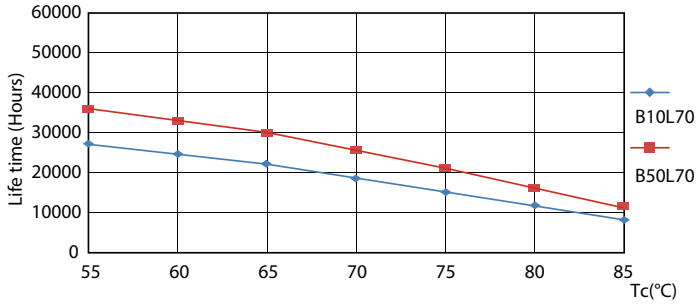

Essential LEDtube

Lifetime

Life Expectancy Diagram - CorePro LEDtube 600mm 8W865 G5 I APR