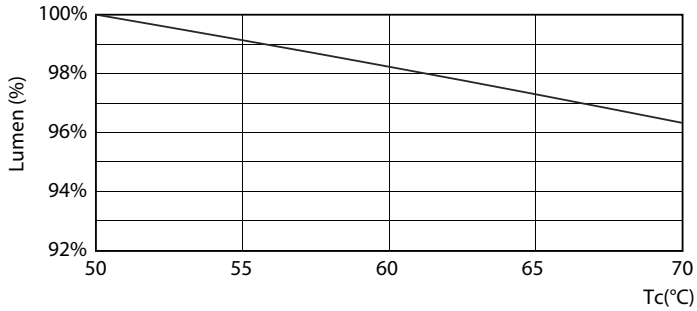

Product data

General Information		Lamp Current (Min)	
Cap-Base	G5		39 mA
Nominal lifetime	30,000 hour(s)	Starting Time (Nom)	0.5 s
Switching Cycle	50,000	Warm-up time to 60% light	0.5 s
Lighting Technology	LED	Power Factor (Fraction)	0.92
EU RoHS compliant	Yes	Voltage (Nom)	100-240 V
Light Technical		Temperature	
Color Code	865 [CCT of 6500K]	Ambient temperature range	-20 °C to 45 °C
Beam Angle (Nom)	200 degree(s)	T-Case Maximum (Nom)	70 °C
Luminous Flux	1,050 lm	Controls and Dimming	
Color Designation	Cool Daylight	Dimmable	No
Correlated Color Temperature (Nom)	6500 K	Mechanical and Housing	
Luminous Efficacy (rated) (Nom)	131.00 lm/W	Product Length	600 mm
Color Consistency	<6	Bulb Shape	T5
Color rendering index (CRI)	80	Approval and Application	
LLMF At End Of Nominal Lifetime (Nom)	70 %	Energy Saving Product	Yes
Operating and Electrical		Approval Marks	CE marking RoHS compliance KEMA Keur certificate
Line Frequency	50 to 60 Hz	Energy Consumption kWh/1000 h	8 kWh
Input Frequency	50 to 60 Hz		
Power Consumption	8 W		
Lamp Current (Max)	89 mA		

Essential LEDtube

Lifetime

Life Expectancy Diagram - CorePro LEDtube 600mm 8W865 G5 I APR

Life Expectancy Diagram - CorePro LEDtube 600mm 8W865 G5 I APR

Life Expectancy Diagram - CorePro LEDtube 600mm 8W865 G5 I APR