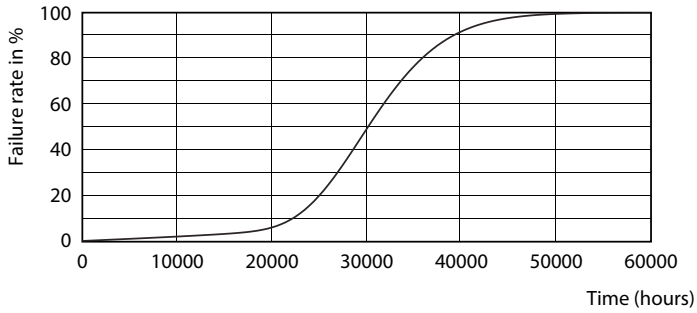

Life Expectancy Diagram - CorePro LEDtube 600mm 8W865 G5 I APR