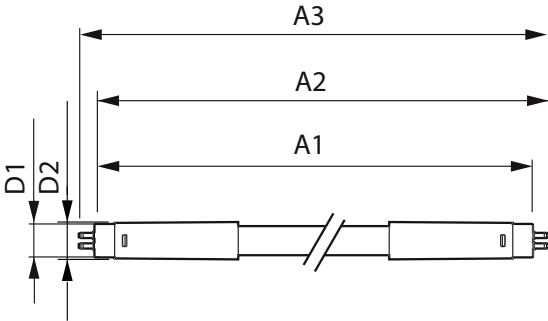

Essential LEDtube

Product Data

Order product name	CorePro LEDtube 600mm 8W865 G5 I APR
Full product name	CorePro LEDtube 600mm 8W865 G5 I APR
Full product code	871869673200700
Order code	929001380808
Material Nr. (12NC)	929001380808

Numerator - Quantity Per Pack	1
EAN/UPC - Product/Case	8718696732007
Numerator - Packs per outer box	20
EAN/UPC - Case	8718696732014

Dimensional drawing

Product	D1	D2	A1	A2	A3
CorePro LEDtube 600mm 8W865 G5 I APR	15.8 mm	19 mm	549 mm	556.1 mm	563.2 mm

Photometric data