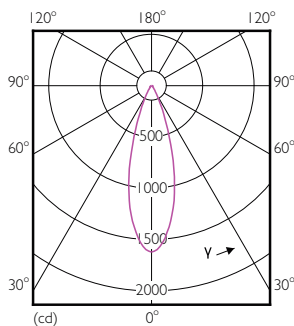

Light Distribution Diagram - MAS LED ExpertColor 7.5-43W MR16 930 36D