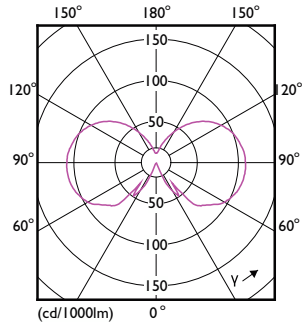

Målskisse

Product	D	C
CLA LEDBulb ND 7-60W E27 WW A60 CL	60 mm	104 mm

Fotometriske data

General uniform lighting - CLA LEDBulb ND 7-60W E27 WW A60 CL

Spectral Power Distribution Colour - CLA LEDBulb ND 7-60W E27 WW A60 CL

Classic filament LEDbulbs

Fotometriske data

Light Distribution Diagram - CLA LEDBulb ND 7-60W E27 WW A60 CL

Levetid

Life Expectancy Diagram - CLA LEDBulb ND 7-60W E27 WW A60 CL

Lumen Maintenance Diagram - CLA LEDBulb ND 7-60W E27 WW A60 CL