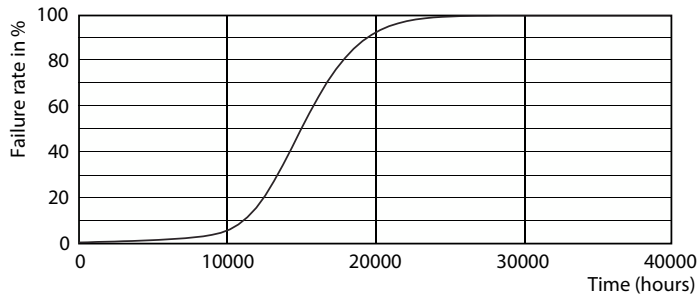

Levetid

Life Expectancy Diagram - CLA LEDBulb ND 7-60W E27 WW A60 CL