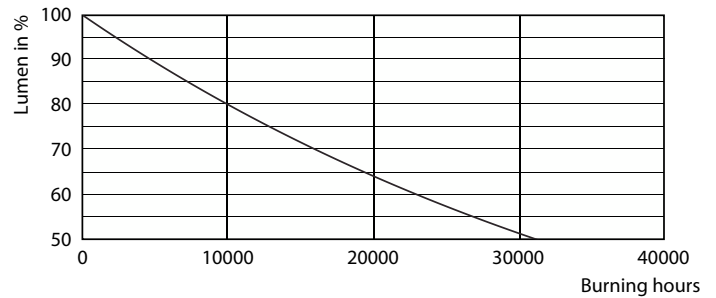

Målskisse

Product	D	C
CLA LEDBulb ND 7-60W E27 WW A60 CL	60 mm	104 mm

Fotometriske data

General uniform lighting - CLA LEDBulb ND 7-60W E27 WW A60 CL

Spectral Power Distribution Colour - CLA LEDBulb ND 7-60W E27 WW A60 CL

Classic filament LEDbulbs

Fotometriske data

Light Distribution Diagram - CLA LEDBulb ND 7-60W E27 WW A60 CL

Levetid

Life Expectancy Diagram - CLA LEDBulb ND 7-60W E27 WW A60 CL

Lumen Maintenance Diagram - CLA LEDBulb ND 7-60W E27 WW A60 CL