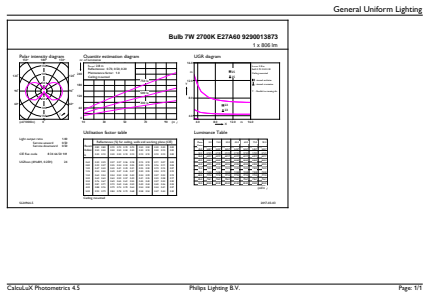

Målskisse

Product	D	C
CLA LEDBulb ND 7-60W E27 WW A60 CL	60 mm	104 mm

Fotometriske data

General uniform lighting - CLA LEDBulb ND 7-60W E27 WW A60 CL

Spectral Power Distribution Colour - CLA LEDBulb ND 7-60W E27 WW A60 CL