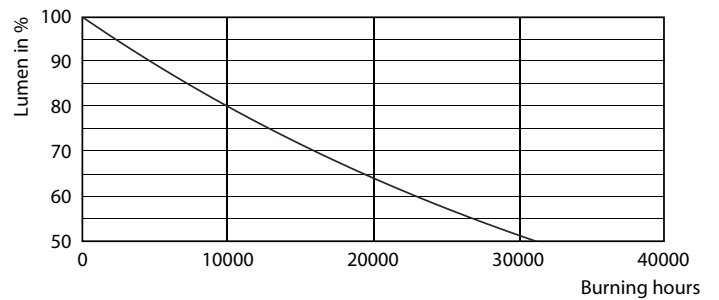

Abmessungsskizzen

Product	D	C
CorePro LEDBulbND 7-60W E27 WW A60 CL G	60 mm	104 mm

Photometrische Daten

General uniform lighting - CorePro LEDBulbND 7-60W E27 WW A60 CL G

Spectral Power Distribution Colour - CorePro LEDBulbND 7-60W E27 WW A60 CL G

CorePro Glass LED-Lampen

Photometrische Daten

Light Distribution Diagram - CorePro LEDBulbND 7-60W E27 WW A60 CL G

Lebensdauer

Life Expectancy Diagram - CorePro LEDBulbND 7-60W E27 WW A60 CL G

Lumen Maintenance Diagram - CorePro LEDBulbND 7-60W E27 WW A60 CL G