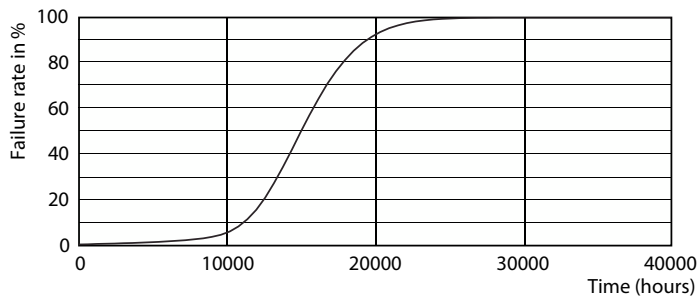

Lebensdauer

Life Expectancy Diagram - CorePro LEDBulbND 7-60W E27 WW A60 CL G