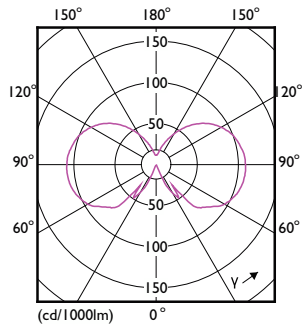

Abmessungsskizzen

Product	D	C
CorePro LEDBulbND 7-60W E27 WW A60 CL G	60 mm	104 mm

Photometrische Daten

General uniform lighting - CorePro LEDBulbND 7-60W E27 WW A60 CL G

Spectral Power Distribution Colour - CorePro LEDBulbND 7-60W E27 WW A60 CL G

CorePro Glass LED-Lampen

Photometrische Daten

Light Distribution Diagram - CorePro LEDBulbND 7-60W E27 WW A60 CL G

Lebensdauer

Life Expectancy Diagram - CorePro LEDBulbND 7-60W E27 WW A60 CL G

Lumen Maintenance Diagram - CorePro LEDBulbND 7-60W E27 WW A60 CL G