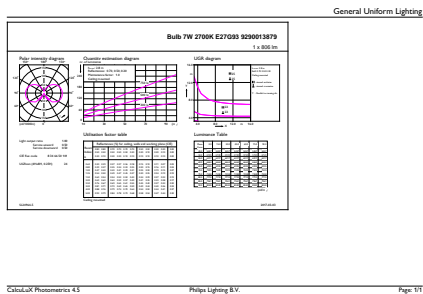

Disegno tecnico

Product	D	C
CLA LEDBulb ND 7-60W E27 WW G93 CL	95 mm	140 mm

Fotometrie

General uniform lighting - CLA LEDBulb ND 7-60W E27 WW G93 CL

Spectral Power Distribution Colour - CLA LEDBulb ND 7-60W E27 WW G93 CL