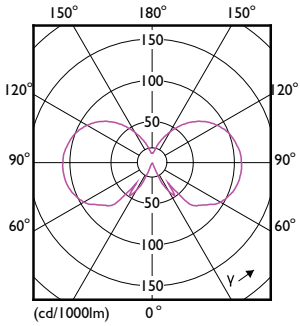

Disegno tecnico

Product	D	C
CLA LEDBulb ND 7-60W E27 WW G93 CL	95 mm	140 mm

Fotometrie

General uniform lighting - CLA LEDBulb ND 7-60W E27 WW G93 CL

Spectral Power Distribution Colour - CLA LEDBulb ND 7-60W E27 WW G93 CL

Classic filament LEDbulbs

Fotometrie

Light Distribution Diagram - CLA LEDBulb ND 7-60W E27 WW G93 CL

Durata

Life Expectancy Diagram - CLA LEDBulb ND 7-60W E27 WW G93 CL

Lumen Maintenance Diagram - CLA LEDBulb ND 7-60W E27 WW G93 CL