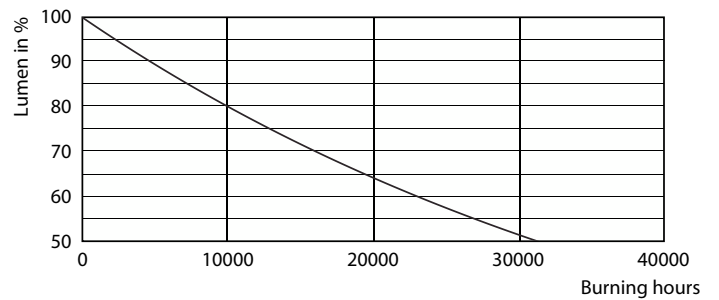

Lumen Maintenance Diagram - CLA LEDBulb SP ND 2.3-14W E27 GOLD A60CL