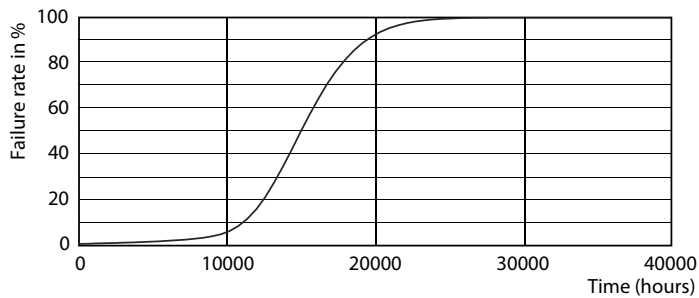

Levetid

Life Expectancy Diagram - CLA LEDBulb SP ND 2.3-14W E27 GOLD A60CL