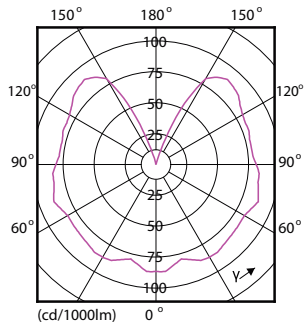

MASTER Value Dekorative LED-pærer

Fotometriske data

Light Distribution Diagram - CLA LEDBulb SP ND 2.3-14W E27 GOLD A60CL