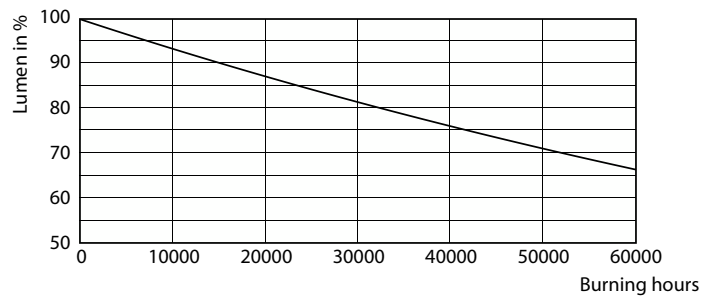

Warnings and Safety

- NOTE: The overall energy efficiency and light distribution of any installation that uses these lamps will be determined by the design of the installation.

Product data

General Information	
Cap-Base	G13 ROT (Rotating) [Medium Bi-Pin Fluorescent]
Nominal lifetime	50,000 hour(s)
Switching Cycle	50,000
Lighting Technology	LED
EU RoHS compliant	Yes
Light Technical	
Color Code	833 [CCT of 3300K]
Beam Angle (Nom)	160 degree(s)
Luminous Flux	1,000 lm
Color Designation	White (WH)
Correlated Color Temperature (Nom)	3300 K

MASTER LEDtube EM/Mains T8

Photometric data

Light Distribution Diagram - MAS LEDtube 1200mm 12W833 T8 FOOD

Lifetime

Life Expectancy Diagram - MAS LEDtube 1200mm 12W833 T8 FOOD

Life Expectancy Diagram - MAS LEDtube 1200mm 12W833 T8 FOOD