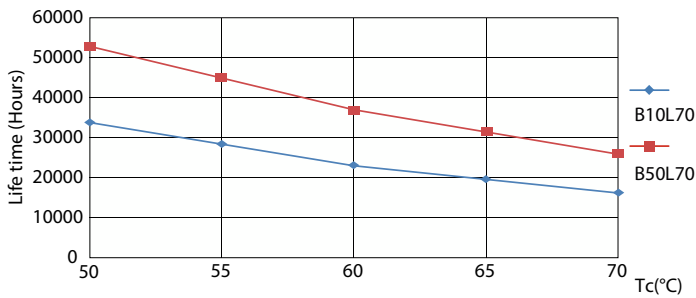

Warnings and Safety

- NOTE: The overall energy efficiency and light distribution of any installation that uses these lamps will be determined by the design of the installation.

Product data

General Information	
Cap-Base	G13 ROT (Rotating) [Medium Bi-Pin Fluorescent]
Nominal lifetime	50,000 hour(s)
Switching Cycle	50,000
Lighting Technology	LED
EU RoHS compliant	Yes
Light Technical	
Color Code	833 [CCT of 3300K]
Beam Angle (Nom)	160 degree(s)
Luminous Flux	1,000 lm
Color Designation	White (WH)
Correlated Color Temperature (Nom)	3300 K

MASTER LEDtube EM/Mains T8

Photometric data

Light Distribution Diagram - MAS LEDtube 1200mm 12W833 T8 FOOD

Lifetime

Life Expectancy Diagram - MAS LEDtube 1200mm 12W833 T8 FOOD

Life Expectancy Diagram - MAS LEDtube 1200mm 12W833 T8 FOOD