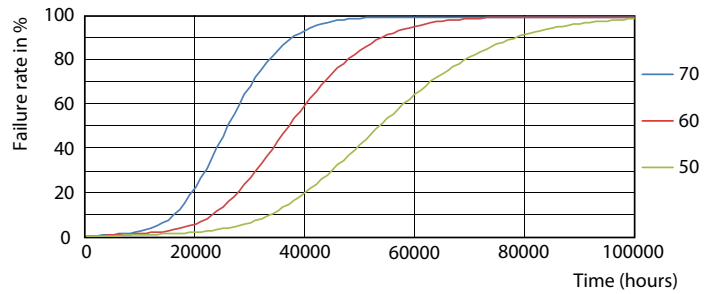

Lifetime

Life Expectancy Diagram - MAS LEDtube 1200mm 12W833 T8 FOOD