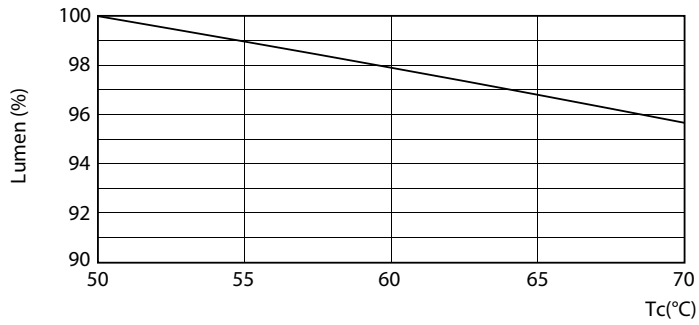

MASTER LEDtube EM/Mains T8

Lifetime

Lumen Maintenance Diagram - MAS LEDtube 1200mm 12W833 T8 FOOD