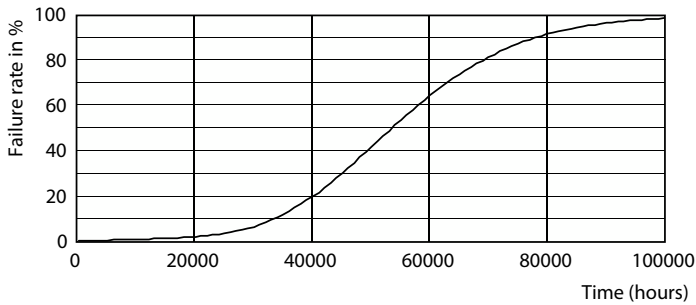

Lifetime

Life Expectancy Diagram - MAS LEDtube 1200mm 12W833 T8 FOOD