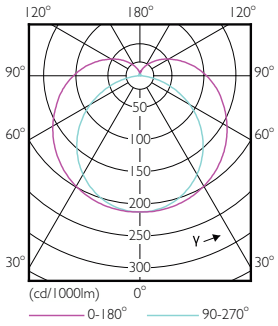

Dimensional drawing

Product	D1	D2	A1	A2	A3
MAS LEDtube 1200mm 12W833 T8 FOOD	25.7 mm	28 mm	1,198.2 mm	1,205.3 mm	1,212.4 mm

Photometric data

General uniform lighting - MAS LEDtube 1200mm 12W833 T8 FOOD

Spectral Power Distribution Colour - MAS LEDtube 1200mm 12W833 T8 FOOD

MASTER LEDtube EM/Mains T8

Photometric data

Light Distribution Diagram - MAS LEDtube 1200mm 12W833 T8 FOOD

Lifetime

Life Expectancy Diagram - MAS LEDtube 1200mm 12W833 T8 FOOD

Life Expectancy Diagram - MAS LEDtube 1200mm 12W833 T8 FOOD