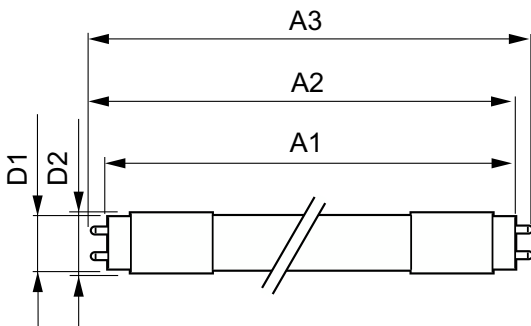

Warnings and Safety

- NOTE: The overall energy efficiency and light distribution of any installation that uses these lamps will be determined by the design of the installation.

Product data

General Information	
Cap-Base	G13 ROT (Rotating) [Medium Bi-Pin Fluorescent]
Nominal lifetime	50,000 hour(s)
Switching Cycle	50,000
Lighting Technology	LED
EU RoHS compliant	Yes
Light Technical	
Color Code	833 [CCT of 3300K]
Beam Angle (Nom)	160 degree(s)
Luminous Flux	1,000 lm
Color Designation	White (WH)
Correlated Color Temperature (Nom)	3300 K

MASTER LEDtube EM/Mains T8

Voltage (Nom)	220-240 V
Temperature	
Ambient temperature range	-20 °C to 45 °C
T-Case Maximum (Nom)	45 °C
Controls and Dimming	
Dimmable	No
Mechanical and Housing	
Bulb Material	Plastic
Product Length	1,200 mm
Bulb Shape	Tube, double-ended
Approval and Application	
Energy Saving Product	Yes

Approval Marks	CE marking RoHS compliance KEMA Keur certificate
Energy Consumption kWh/1000 h	12 kWh
Product Data	
Order product name	MAS LEDtube 1200mm 12W833 T8 FOOD
Full product name	MAS LEDtube 1200mm 12W833 T8 FOOD
Full product code	871869676393300
Order code	929001812202
Material Nr. (12NC)	929001812202
Numerator - Quantity Per Pack	1
EAN/UPC - Product/Case	8718696763933
Numerator - Packs per outer box	10
EAN/UPC - Case	8718696763940

Dimensional drawing

Product	D1	D2	A1	A2	A3
MAS LEDtube 1200mm 12W833 T8 FOOD	25.7 mm	28 mm	1,198.2 mm	1,205.3 mm	1,212.4 mm

Photometric data

General uniform lighting - MAS LEDtube 1200mm 12W833 T8 FOOD

Spectral Power Distribution Colour - MAS LEDtube 1200mm 12W833 T8 FOOD