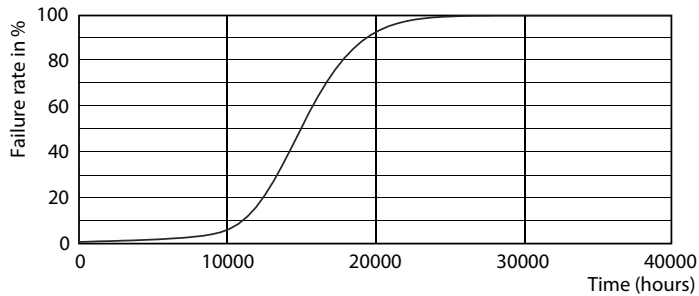

Levetid

Life Expectancy Diagram - CLA LEDBulb ND 5-25W E27 2000K G200 GOLD