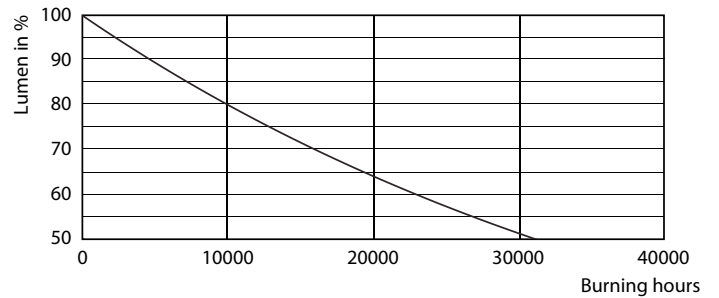

MASTER Value Dekorative LED-pærer

Fotometriske data

Spectral Power Distribution Colour - CLA LEDBulb ND 5-25W E27 2000K
G200 GOLD

Levetid

Life Expectancy Diagram - CLA LEDBulb ND 5-25W E27 2000K G200 GOLD