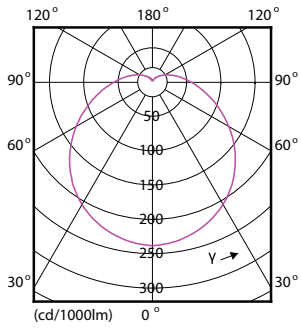

CorePro LEDbulb

Fotometrie

Light Distribution Diagram - CorePro LEDbulb ND 20-150W E27 840 A80