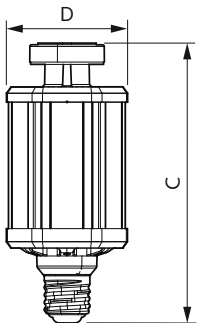

## Dimensional drawing

Product	D	C
38ED28/LED/740/ND 120-277V G2 CT 4/1	4-3/16 inch	9-11/16 inch