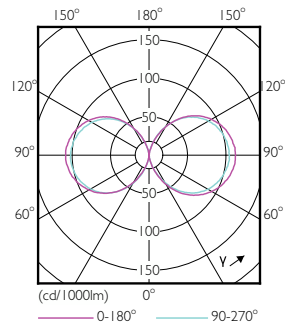

## Dimensional drawing

Product	D	C
38ED28/LED/740/ND 120-277V G2 CT 4/1	4-3/16 inch	9-11/16 inch

## Photometric data

General uniform lighting - 38ED28/LED/740/ND 120-277V G2 CT 4/1

Light Distribution Diagram - 38ED28/LED/740/ND 120-277V G2 CT 4/1

Spectral Power Distribution Colour - 38ED28/LED/740/ND 120-277V G2 CT 4/1