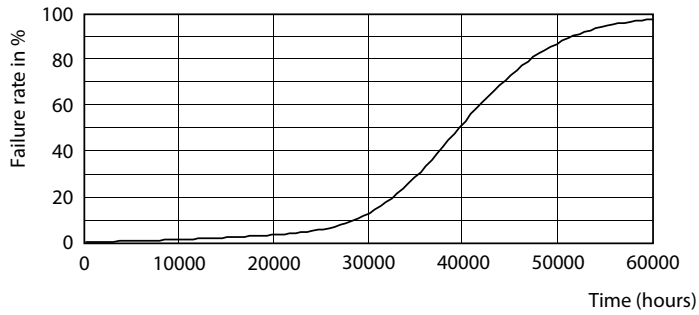

LED Urban TrueForce Lamps

Lifetime

Life Expectancy Diagram - 38ED28/LED/740/ND 120-277V G2 CT 4/1

Lumen Maintenance Diagram - 38ED28/LED/740/ND 120-277V G2 CT 4/1