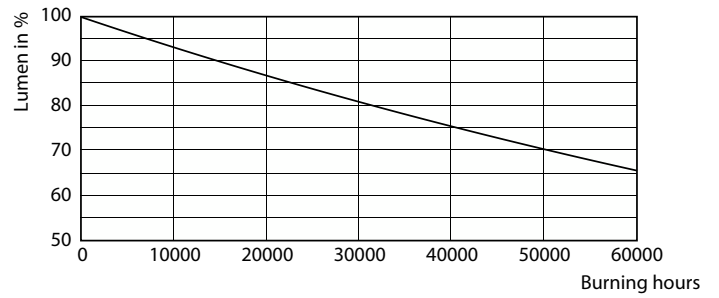

LED Urban TrueForce Lamps

Lifetime

Life Expectancy Diagram - 38ED28/LED/740/ND 120-277V G2 CT 4/1

Lumen Maintenance Diagram - 38ED28/LED/740/ND 120-277V G2 CT 4/1