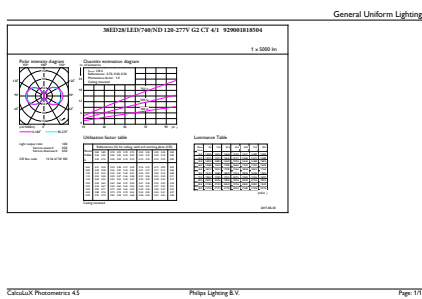

## Product Data

Order product name	38ED28/LED/740/ND 120-277V G2 CT 4/1
Full product name	38ED28/LED/740/ND 120-277V G2 CT 4/1
Order code	476051

Material Nr. (12NC)	929001818504
Numerator - Quantity Per Pack	1
EAN/UPC - Product/Case	046677476052
Numerator - Packs per outer box	4
EAN/UPC - Case	50046677476057

## Dimensional drawing

Product	D	C
38ED28/LED/740/ND 120-277V G2 CT 4/1	4-3/16 inch	9-11/16 inch

## Photometric data

General uniform lighting - 38ED28/LED/740/ND 120-277V G2 CT 4/1

Light Distribution Diagram - 38ED28/LED/740/ND 120-277V G2 CT 4/1

Spectral Power Distribution Colour - 38ED28/LED/740/ND 120-277V G2 CT 4/1