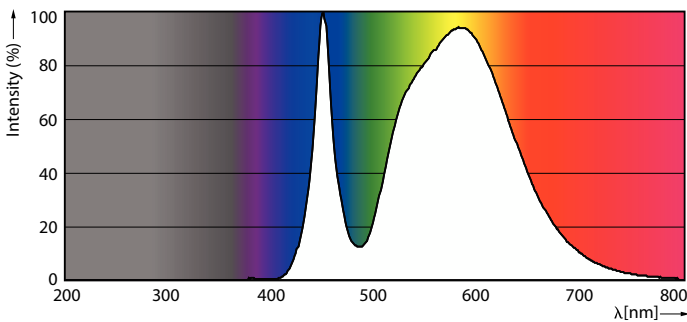

Spectral Power Distribution Colour - 38ED28/LED/740/ND 120-277V G2 CT 4/1