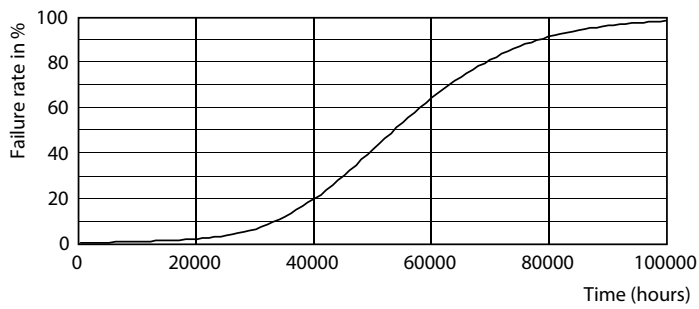

Lumen Maintenance Diagram - TForce LED HPL ND 28-25W E27 730 FR

Life Expectancy Diagram - TForce LED HPL ND 28-25W E27 730 FR