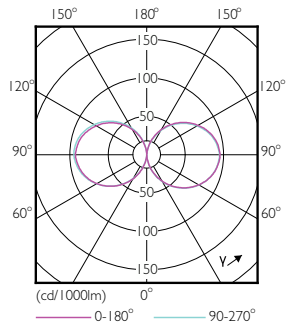

TrueForce LED Public (ciudad/carretera – HPL/SON)

Datos fotométricos

Light Distribution Diagram - TForce LED HPL ND 28-25W E27 730 FR