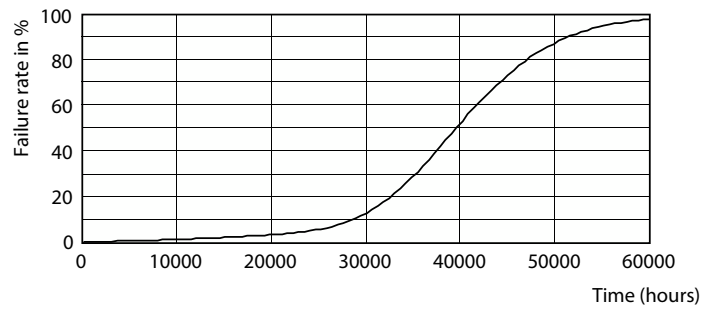

Life Expectancy Diagram - TForce LED HPL ND 28-25W E27 730 FR