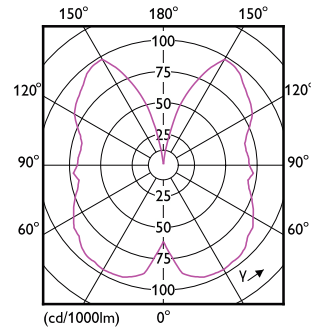

## Fotometriska data

Spectral Power Distribution Colour - CLA LEDBulb D 5.5-25W T32 E27 GOLD SP CL

Light Distribution Diagram - CLA LEDBulb D 5.5-25W T32 E27 GOLD SP CL

General uniform lighting - CLA LEDBulb D 5.5-25W T32 E27 GOLD SP CL