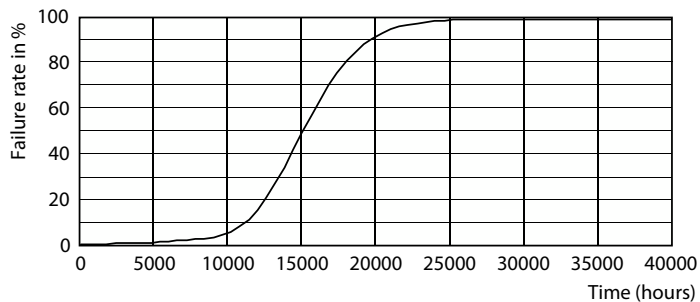

Classic filament LEDbulbs

Livslängd

Lumen Maintenance Diagram - CLA LEDBulb D 5.5-25W T32 E27 GOLD SP CL

Life Expectancy Diagram - CLA LEDBulb D 5.5-25W T32 E27 GOLD SP CL