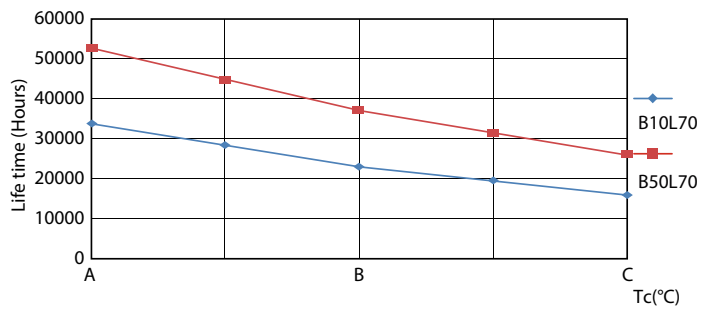

LEDtube Mains T5

Levetid

LEDtube 50K LifetimeVsTc-LED