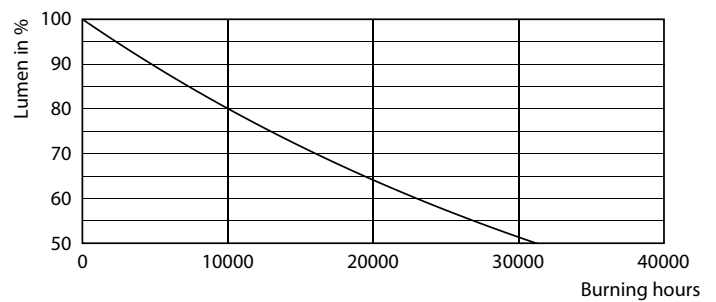

CorePro LEDcandle

Fotometriske data

General uniform lighting - CorePro lustre ND 2.8-25W E27 827 P45 FR

Levetid

Life Expectancy Diagram - CorePro lustre ND 2.8-25W E27 827 P45 FR

Lumen Maintenance Diagram - CorePro lustre ND 2.8-25W E27 827 P45 FR