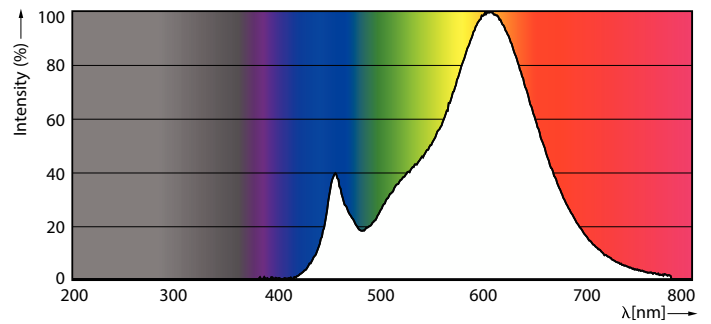

Product data

General Information	
Cap base	E14
Nominal lifetime	15,000 h
Switching Cycle	50,000
Lighting Technology	LED
CE mark	Yes
EU RoHS compliant	Yes

Light Technical	
Colour Code	827 [CCT of 2700K]
Luminous Flux	806 lm
Colour designation	Warm White (WW)
Correlated Colour Temperature	2700 K
Luminous efficacy (rated) (nom.)	115.00 lm/W
Colour consistency	<6
Colour rendering index (CRI)	80
LLMF at end of nominal lifetime (nom.)	70 %
Flickering value (PstLM)	1
Stroboscopic effect	0.4
Photobiological safety according to EN 62471 RG1	

Dimensional drawing

Product	D	C
CorePro candle ND 7-60W E14 827 B38 FR	38 mm	114 mm

Photometric data

Light Distribution Diagram - CorePro candle ND 7-60W E14 827 B38 FR

Spectral Power Distribution Colour - CorePro candle ND 7-60W E14 827 B38 FR