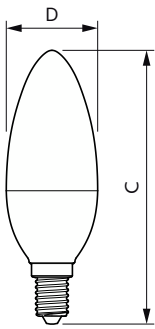

Product data

General Information	
Cap base	E14
Nominal lifetime	15,000 h
Switching Cycle	50,000
Lighting Technology	LED
CE mark	Yes
EU RoHS compliant	Yes

Light Technical	
Colour Code	827 [CCT of 2700K]
Luminous Flux	806 lm
Colour designation	Warm White (WW)
Correlated Colour Temperature	2700 K
Luminous efficacy (rated) (nom.)	115.00 lm/W
Colour consistency	<6
Colour rendering index (CRI)	80
LLMF at end of nominal lifetime (nom.)	70 %
Flickering value (PstLM)	1
Stroboscopic effect	0.4
Photobiological safety according to EN 62471 RG1	

Dimensional drawing

Product	D	C
CorePro candle ND 7-60W E14 827 B38 FR	38 mm	114 mm

Photometric data

Light Distribution Diagram - CorePro candle ND 7-60W E14 827 B38 FR

Spectral Power Distribution Colour - CorePro candle ND 7-60W E14 827 B38 FR