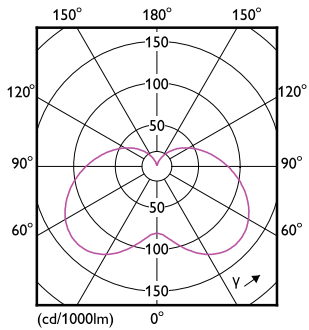

Dimensional drawing

Product	D	C
CorePro candle ND 7-60W E14 827 B38 FR	38 mm	114 mm

Photometric data

Light Distribution Diagram - CorePro candle ND 7-60W E14 827 B38 FR

Spectral Power Distribution Colour - CorePro candle ND 7-60W E14 827 B38 FR