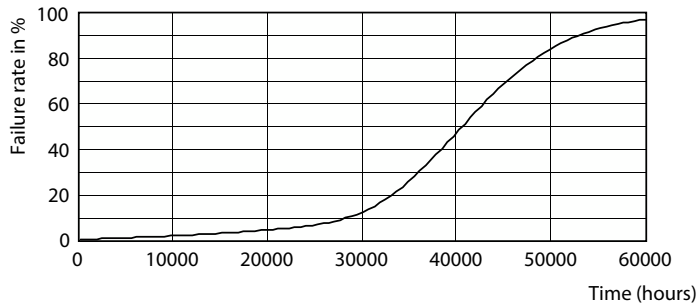

MASTER LEDspot ExpertColor AR111

Photometric data

Accent Lighting Spots - MAS ExpertColor 10.8-50W 930 AR111 40D

Lifetime

Life Expectancy Diagram - MAS ExpertColor 10.8-50W 930 AR111 40D

Lumen Maintenance Diagram - MAS ExpertColor 10.8-50W 930 AR111 40D