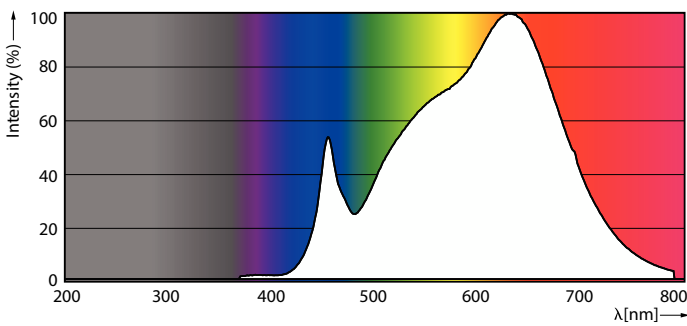

Photometric data

Spectral Power Distribution Colour - MAS ExpertColor 10.8-50W 930 AR111 40D