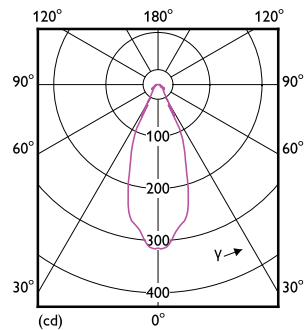

## Dimensional drawing

Product	D	C
MAS ExpertColor 10.8-50W 930 AR111 40D	111 mm	61 mm

## Photometric data

Spectral Power Distribution Colour - MAS ExpertColor 10.8-50W 930 AR111 40D

Light Distribution Diagram - MAS ExpertColor 10.8-50W 930 AR111 40D