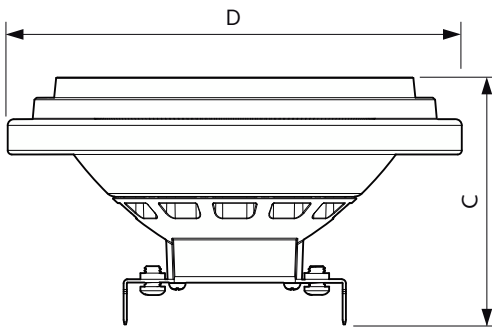

## Dimensional drawing

Product	D	C
MAS ExpertColor 10.8-50W 930 AR111 40D	111 mm	61 mm